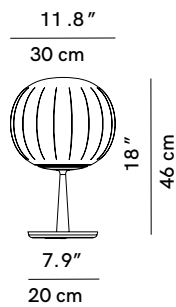

Table Lamp ^{INDOOR}

DIMENSIONS

D92=18 - H: 28cm, Ø 12cm / D92=30 - H: 46cm, Ø 20cm
 D92V14 - Ø 14cm / D92V18 - Ø 18cm / D92V30 - Ø 30cm

MATERIAL

Ash Wood, Painted Aluminium, Blown Glass

FINISHES

Painted Matt White / Ash Wood

PACKING DIMENSIONS

See in Additional Info

CERTIFICATIONS

CE Certified | FSC Certified

D92=18 + D92/2

D92=30 + D92/3

D92V14 complete version

D92V18 + D92/2

D92V30 + D92/3

Additional Info

Light source not included.

Packing dimensions:

- D92V14 - 22 x 22 x 22cm (1.2kg)
- D92V18 + D92/2 - 18 x 14 x 12cm (1.2kg) + 47 x 33 x 12cm (2.2kg)
- D92V30 + D92/3 - 21 x 21 x 14cm (1.2kg) + 47 x 33 x 12cm (2.2kg)
- D92=18 + D92/2 - 15 x 15 x 26cm (1kg) + 47 x 33 x 12cm (2.2kg)
- D92=30 + D92/3 - 22 x 17 x 25cm (3.3kg) + 47 x 33 x 12cm (2.2kg)