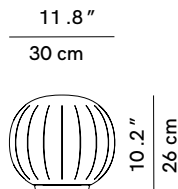

Table Lamp ^{INDOOR}

DIMENSIONS

D92=18 - H: 28cm, Ø 12cm / D92=30 - H: 46cm, Ø 20cm
 D92V14 - Ø 14cm / D92V18 - Ø 18cm / D92V30 - Ø 30cm

MATERIAL

Ash Wood, Painted Aluminium, Blown Glass

FINISHES

Painted Matt White / Ash Wood

PACKING DIMENSIONS

See in Additional Info

CERTIFICATIONS

CE Certified | FSC Certified

D92=18 + D92/2

D92=30 + D92/3

D92V14 complete version

D92V18 + D92/2

D92V30 + D92/3

Additional Info

Light source not included.

Packing dimensions:

- D92V14 - 22 x 22 x 22cm (1.2kg)
- D92V18 + D92/2 - 18 x 14 x 12cm (1.2kg) + 47 x 33 x 12cm (2.2kg)
- D92V30 + D92/3 - 21 x 21 x 14cm (1.2kg) + 47 x 33 x 12cm (2.2kg)
- D92=18 + D92/2 - 15 x 15 x 26cm (1kg) + 47 x 33 x 12cm (2.2kg)
- D92=30 + D92/3 - 22 x 17 x 25cm (3.3kg) + 47 x 33 x 12cm (2.2kg)