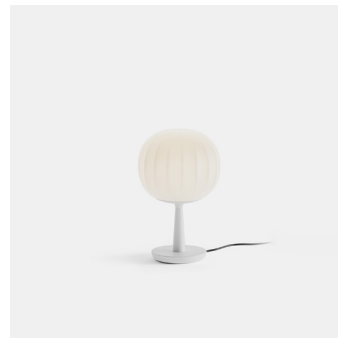

Table Lamp ^{INDOOR}

DIMENSIONS

D92=18 - H: 28cm, Ø 12cm / D92=30 - H: 46cm, Ø 20cm
 D92V14 - Ø 14cm / D92V18 - Ø 18cm / D92V30 - Ø 30cm

MATERIAL

Ash Wood, Painted Aluminium, Blown Glass

FINISHES

Painted Matt White / Ash Wood

D92V30 + D92/3

Additional Info

Light source not included.

Packing dimensions:

- D92V14 - 22 x 22 x 22cm (1.2kg)
- D92V18 + D92/2 - 18 x 14 x 12cm (1.2kg) + 47 x 33 x 12cm (2.2kg)
- D92V30 + D92/3 - 21 x 21 x 14cm (1.2kg) + 47 x 33 x 12cm (2.2kg)
- D92=18 + D92/2 - 15 x 15 x 26cm (1kg) + 47 x 33 x 12cm (2.2kg)
- D92=30 + D92/3 - 22 x 17 x 25cm (3.3kg) + 47 x 33 x 12cm (2.2kg)