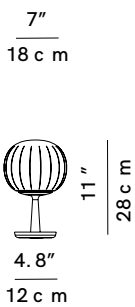

Table Lamp ^{INDOOR}

DIMENSIONS

D92=18 - H: 28cm, Ø 12cm / D92=30 - H: 46cm, Ø 20cm
 D92V14 - Ø 14cm / D92V18 - Ø 18cm / D92V30 - Ø 30cm

MATERIAL

Ash Wood, Painted Aluminium, Blown Glass

FINISHES

Painted Matt White / Ash Wood

PACKING DIMENSIONS

See in Additional Info

CERTIFICATIONS

CE Certified | FSC Certified

D92=18 + D92/2

D92=30 + D92/3

D92V14 complete version

D92V18 + D92/2

D92V30 + D92/3

Additional Info

Light source not included.

Packing dimensions:

- D92V14 - 22 x 22 x 22cm (1.2kg)
- D92V18 + D92/2 - 18 x 14 x 12cm (1.2kg) + 47 x 33 x 12cm (2.2kg)
- D92V30 + D92/3 - 21 x 21 x 14cm (1.2kg) + 47 x 33 x 12cm (2.2kg)
- D92=18 + D92/2 - 15 x 15 x 26cm (1kg) + 47 x 33 x 12cm (2.2kg)
- D92=30 + D92/3 - 22 x 17 x 25cm (3.3kg) + 47 x 33 x 12cm (2.2kg)