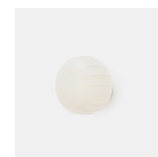

Lita Wall Lamp