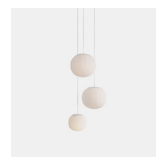

Lita Pendant