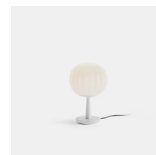

Lita Table Lamp