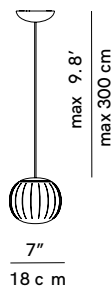

D92S18 + D92/2