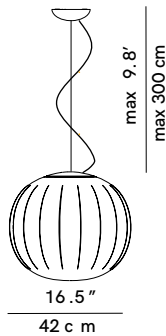

D92S42 + D92/4