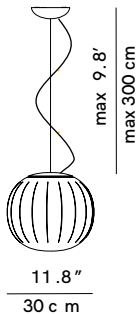

D92S30 + D92/3