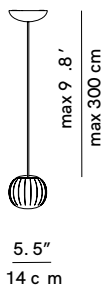

Lita

PRODUCT NAME

Lita

BRAND

Luceplan

DESIGNER

David Dolcini

CATEGORY

Pendant ^{INDOOR}

DIMENSIONS

D92S14 - Ø 14cm / D92S18 - Ø 18cm / D92S30 - Ø 30cm /
D92S42 - Ø 42cm

MATERIAL

Ash Wood, Painted Aluminium, Blown Glass

FINISHES

Painted Matt White / Ash Wood / Brass

LIGHT SOURCE & VOLTAGE

LED G9 Dimmable
LED E27 Dimmable

CONTROL

Dimmer on Cable

GENERAL LEAD TIME

6 to 8 weeks

CUSTOMISABLE

No

PACKING DIMENSIONS

See in Additional Info

CERTIFICATIONS

CE Certified | FSC Certified

D92S14 complete version