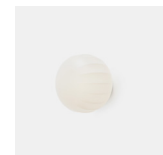

Lita Wall Lamp