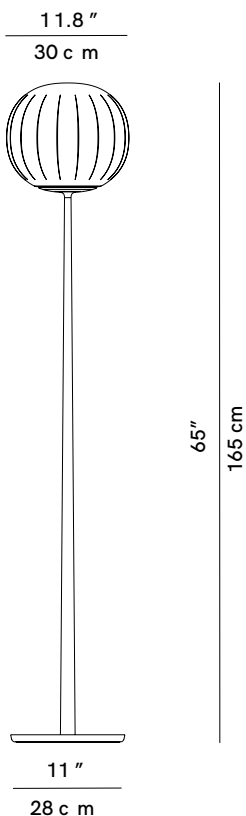

Lita

PRODUCT NAME

Lita

DIMENSIONS

H: 165cm, L: 30cm

CONTROL

Dimmer on Cable

BRAND

Luceplan

MATERIAL

Ash Wood, Painted Aluminium, Blown Glass

GENERAL LEAD TIME

6 to 8 weeks

DESIGNER

David Dolcini

FINISHES

Painted Matt White / Ash Wood

CUSTOMISABLE

No

CATEGORY

Floor Lamp ^{INDOOR}

LIGHT SOURCE & VOLTAGE

LED E27 Dimmable

PACKING DIMENSIONS

180 x 40 x 42cm (2.7kg) +
33 x 33 x 8cm (5kg)

CERTIFICATIONS

CE Certified | FSC Certified

Additional Info

Light source not included.

Related Products

Lita Pendant

Lita Table Lamp