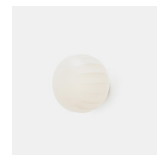

180 x 40 x 42cm (2.7kg) +
33 x 33 x 8cm (5kg)

CERTIFICATIONS

CE Certified | FSC Certified

Additional Info

Light source not included.

Related Products

Lita Pendant

Lita Table Lamp