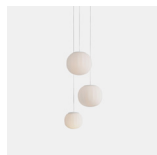

180 x 40 x 42cm (2.7kg) +
33 x 33 x 8cm (5kg)

CERTIFICATIONS

CE Certified | FSC Certified

Additional Info

Light source not included.

Related Products

Lita Pendant

Lita Table Lamp