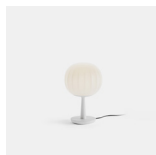

180 x 40 x 42cm (2.7kg) +
33 x 33 x 8cm (5kg)

CERTIFICATIONS

CE Certified | FSC Certified

Additional Info

Light source not included.

Related Products

Lita Pendant

Lita Table Lamp