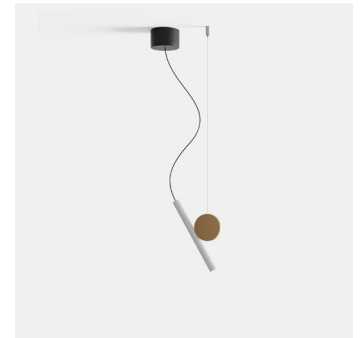

Doi

PRODUCT NAME

Doi

BRAND

Luceplan

DESIGNER

Meneghello Paoletti
Associati

CATEGORY

Suspension ^{INDOOR}

DIMENSIONS

H: 30cm, L: 2.5cm

MATERIAL

Aluminium Cylinder, Iron Counterweight and Structure

FINISHES

Body and Counterweight: White / Matt Black / Matt Brass
Cylinder: Ribbed White / Matt Black / Matt Brass

OPTIONS

Suspension / Suspension with Counterweight

LIGHT SOURCE & VOLTAGE

LED 9W, 2700 or 3000K, CRI 90
I: max: 550mA V: 9Vdc

CONTROL

Dimmable DALI / Dimmable Phase
Cut

GENERAL LEAD TIME

6 to 8 weeks

CUSTOMISABLE

No

PACKING DIMENSIONS

N/A

CERTIFICATIONS

CE Certified

Additional Info

Light source included.

Related Products