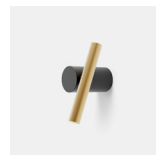

Related Products

Doi Wall Lamp