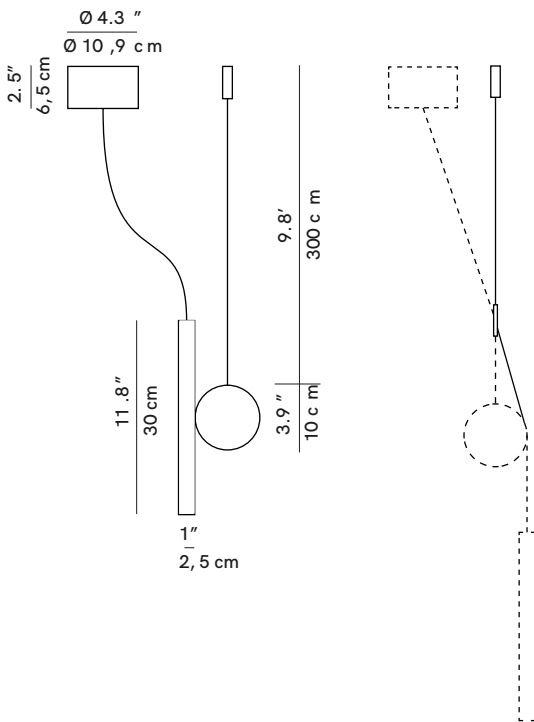

Suspension ^{INDOOR}

DIMENSIONS

H: 30cm, L: 2.5cm

MATERIAL

Aluminium Cylinder, Iron Counterweight and Structure

FINISHES

Body and Counterweight: White / Matt Black / Matt Brass
Cylinder: Ribbed White / Matt Black / Matt Brass

OPTIONS

Suspension / Suspension with Counterweight

LIGHT SOURCE & VOLTAGE

LED 9W, 2700 or 3000K, CRI 90
I: max: 550mA V: 9Vdc

CONTROL

Dimmable DALI / Dimmable Phase
Cut

GENERAL LEAD TIME

6 to 8 weeks

CUSTOMISABLE

No

PACKING DIMENSIONS

N/A

CERTIFICATIONS

CE Certified

Additional Info

Light source included.