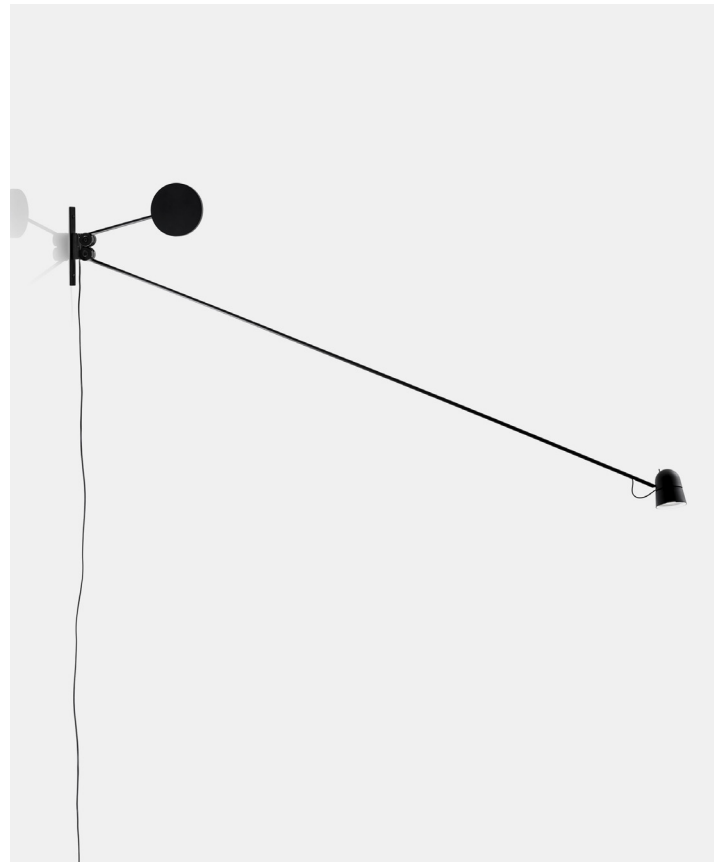

# Counterbalance

PRODUCT NAME  
**Counterbalance**

DIMENSIONS  
**H: 76.2cm, L: 199cm**

CONTROL  
**Step Dimmer (0%/ 50%/100%)**

BRAND  
**Luceplan**

MATERIAL  
**Aluminium, Steel**

GENERAL LEAD TIME  
**6 to 8 weeks**

DESIGNER  
**Daniel Rybakken**

FINISHES  
**Black / White / Red**

CUSTOMISABLE  
**No**

CATEGORY  
**Wall Lamp INDOOR**

LIGHT SOURCE & VOLTAGE  
**LED 16W, 2700K, CRI 90, 598 lm  
100-240 V ~ 50/60 Hz**

PACKING DIMENSIONS  
**31 x 19 x 214cm (10kg)**

## Additional Info

Light source included.

The LED lamps cannot be changed in the luminaire.