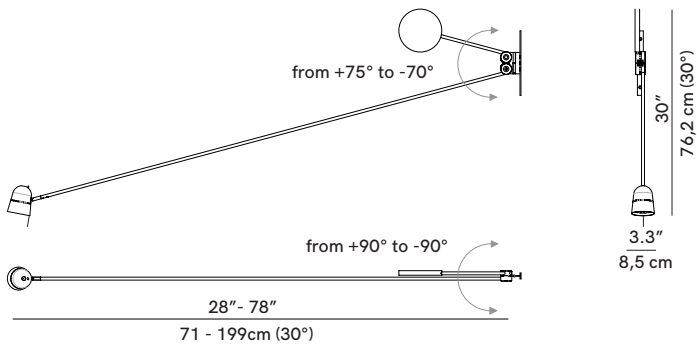

Counterbalance

PRODUCT NAME
Counterbalance

DIMENSIONS
H: 76.2cm, L: 199cm

CONTROL
Step Dimmer (0%/ 50%/100%)

BRAND
Luceplan

MATERIAL
Aluminium, Steel

GENERAL LEAD TIME
6 to 8 weeks

DESIGNER
Daniel Rybakken

FINISHES
Black / White / Red

CUSTOMISABLE
No

CATEGORY
Wall Lamp INDOOR

LIGHT SOURCE & VOLTAGE
**LED 16W, 2700K, CRI 90, 598 lm
100-240 V ~ 50/60 Hz**

PACKING DIMENSIONS
31 x 19 x 214cm (10kg)

CERTIFICATIONS
CE Certified

Additional Info

Light source included.

The LED lamps cannot be changed in the luminaire.

Related Products