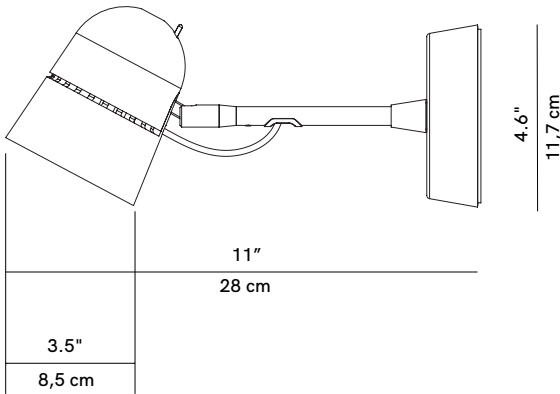

# Counterbalance

PRODUCT NAME

Counterbalance

DIMENSIONS

H: 11.7cm, L: 28cm

CONTROL

Dimmable Trailing Edge

BRAND

Black / White

CUSTOMISABLE

No

CATEGORY

Wall/Ceiling Lamp <sup>INDOOR</sup>

LIGHT SOURCE & VOLTAGE

LED 12W, 2700K, CRI 90, 619 lm  
220-240 V ~ 50/60 Hz

PACKING DIMENSIONS

34.5 x 19 x 15cm (1.4kg)

CERTIFICATIONS

CE Certified