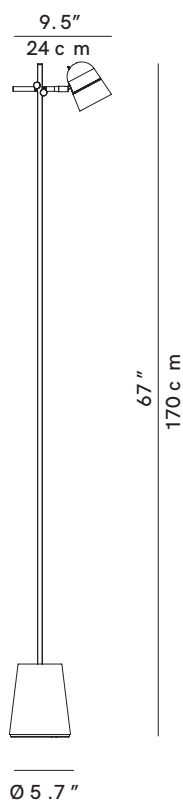

# Counterbalance

**PRODUCT NAME**
**Counterbalance**
**DIMENSIONS**
**H: 170cm, L: 24cm**
**CONTROL**
**Step Dimmer (0%/ 50%/100%)**
**BRAND**
**Luceplan**
**MATERIAL**
**Aluminium, Steel**
**GENERAL LEAD TIME**
**6 to 8 weeks**
**DESIGNER**
**Daniel Rybakken**
**FINISH**
**Black**
**CUSTOMISABLE**
**No**
**CATEGORY**
**Floor Lamp <sup>INDOOR</sup>**
**LIGHT SOURCE & VOLTAGE**
**LED 16W, 2700K, CRI 90, 598 lm  
100-240 V ~ 50/60 Hz**
**PACKING DIMENSIONS**
**175 x 17 x 14.5cm (2.5kg) +  
26 x 25 x 24cm (3.5kg)**
**CERTIFICATIONS**
**CE Certified**