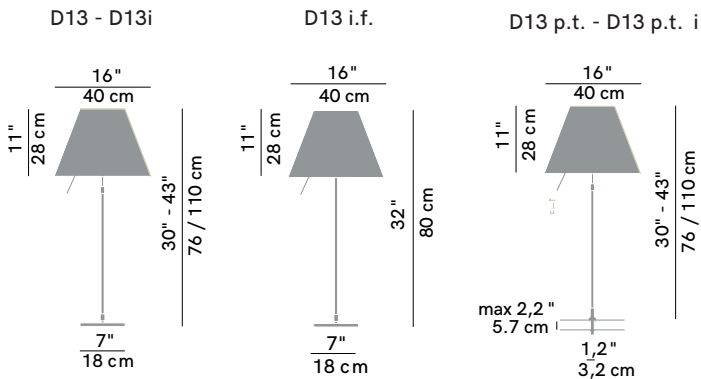

Costanza

PRODUCT NAME

Costanza

BRAND

Luceplan

DESIGNER

Paolo Rizzatto

CATEGORY

Table Lamp ^{INDOOR}

DIMENSIONS

D13 / D13 c / D13 i - H: 76/110cm, Ø 40cm
D13 if - H: 80cm, Ø 40cm

MATERIAL

Aluminium, Interchangeable Polycarbonate, Silkscreened Shade

STRUCTURE FINISHES

Black / Brass / Aluminium

SHADE FINISHES

White / Comfort Green / Edgy Pink / Mystic White / Soft Skin / Shaded Stone
Primary Red / Liquorice Black / Petroleum Blue / Smart Yellow / Concrete Grey

LIGHT SOURCE & VOLTAGE

D13 / D13 c / D13 pt - LED E27 Dimmable, 105W E27 energy saver
D13 i / D13 if / D13 pti - LED E27, 105W E27 Energy Saver, 20/23W FB E27

CONTROL

D13 / D13c / D13pt - Sensor Dimmer
D13i / D13if / D13pti - On/Off Switch

GENERAL LEAD TIME

6 to 8 weeks

CUSTOMISABLE

No

PACKING DIMENSIONS

20 x 77 x 10cm (3kg) +
104 x 45 x 1.5 (1kg)

CERTIFICATIONS

CE Certified

Additional Info

Light source not included.

Related Products