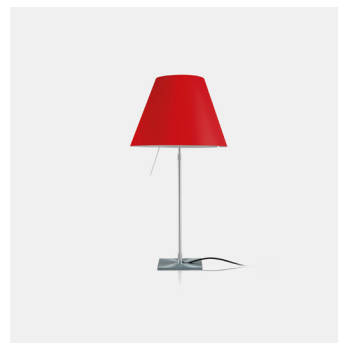

Costanza

PRODUCT NAME

Costanza

BRAND

Luceplan

DESIGNER

Paolo Rizzatto

CATEGORY

Table Lamp ^{INDOOR}

DIMENSIONS

D13 / D13 c / D13 i - H: 76/110cm, Ø 40cm
D13 if - H: 80cm, Ø 40cm

MATERIAL

Aluminium, Interchangeable Polycarbonate, Silkscreened Shade

STRUCTURE FINISHES

Black / Brass / Aluminium

SHADE FINISHES

White / Comfort Green / Edgy Pink / Mystic White / Soft Skin / Shaded Stone
Primary Red / Liquorice Black / Petroleum Blue / Smart Yellow / Concrete Grey

LIGHT SOURCE & VOLTAGE

D13 / D13 c / D13 pt - LED E27 Dimmable, 105W E27 energy saver
D13 i / D13 if / D13 pti - LED E27, 105W E27 Energy Saver, 20/23W FB E27

CONTROL

D13 / D13c / D13pt - Sensor Dimmer
D13i / D13if / D13pti - On/Off Switch

GENERAL LEAD TIME

6 to 8 weeks

CUSTOMISABLE

No

PACKING DIMENSIONS

20 x 77 x 10cm (3kg) +
104 x 45 x 1.5 (1kg)

CERTIFICATIONS

CE Certified

Additional Info

Light source not included.

Related Products