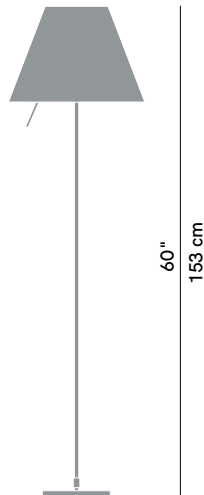

D13 t.i.f.

Additional Info

Light source not included.

Related Products