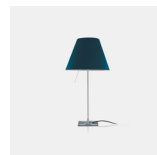

Related Products

Costanza Table Lamp