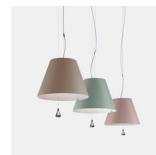

Costanza Pendant