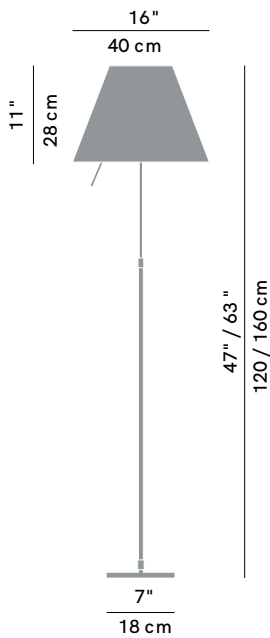

Costanza

PRODUCT NAME

Costanza

BRAND

Luceplan

DESIGNER

Paolo Rizzatto

CATEGORY

Floor Lamp ^{INDOOR}

DIMENSIONS

D13 t / D13 tc / D13 ti - H: 120/160cm, Ø 40cm
D13 tif - H: 153cm, Ø 40cm

MATERIAL

Aluminium, Interchangeable Polycarbonate, Silkscreened Shade

STRUCTURE FINISHES

Black / Brass / Aluminium

SHADE FINISHES

White / Comfort Green / Edgy Pink / Mistic White / Soft Skin / Shaded Stone
Primary Red / Liquorice Black / Petroleum Blue / Smart Yellow / Concrete Grey

LIGHT SOURCE & VOLTAGE

D13 t / D13 tc - 105W HSGSA E27, LED E27 dimmable
D13 ti - 105W HSGSA E27, 20/23W FB E27, LED E27
D13 tif - 105W HSGSA E27, 20/23W FB E27, LED E27

CONTROL

D13 t / D13 tc - Sensor Dimmer
D13 ti / D13 tif - On/Off Switch

GENERAL LEAD TIME

6 to 8 weeks

CUSTOMISABLE

No

PACKING DIMENSIONS

20 x 140 x 10cm (4kg) +
104 x 45 x 1.5 (1kg)

CERTIFICATIONS

CE Certified

D13 t. - D13 tc. - D13 t.i