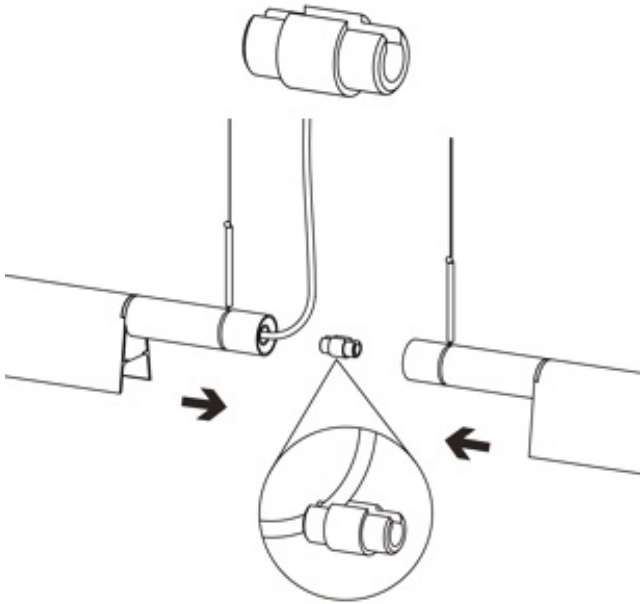

**178 x 14 x 14cm (3.4kg) +
19 x 16 x 12cm (1.2kg)**

CERTIFICATIONS

CE Certified | IP20

Additional Info

Light source included.

Related Products

Compendium Floor Lamp

Compendium Wall Lamp

Compendium Circle Suspension

Compendium

D81/2

accessory for mechanical joining 180°

D81/3

accessory Kit for mechanical joining T or 90°