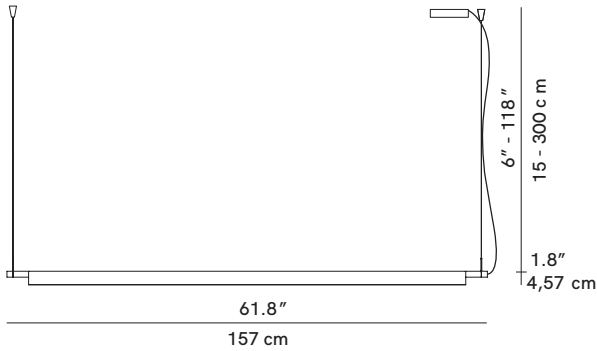

Compendium

PRODUCT NAME

Compendium

DIMENSIONS

L: 157cm, H: 4.57cm

CONTROL

Dimmable DALI / Dimmable Phase Cut

BRAND

Luceplan

MATERIAL

Painted Extruded Aluminium

GENERAL LEAD TIME

6 to 8 weeks

DESIGNER

Daniel Rybakken

FINISHES

Black / Brass / Aluminium

CUSTOMISABLE

Yes

CATEGORY

Suspension ^{INDOOR}

LIGHT SOURCE & VOLTAGE

**LED 37W, 2700K or 3000K
220-240 V ~ 50/60 Hz**

PACKING DIMENSIONS

**178 x 14 x 14cm (3.4kg) +
19 x 16 x 12cm (1.2kg)**

CERTIFICATIONS

CE Certified | IP20

Additional Info

Light source included.

Related Products