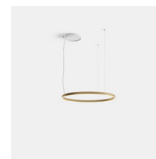

Compendium Plate

PRODUCT NAME
Compendium Plate

DIMENSIONS
Ø 56cm, D: 7cm

CONTROL
Dimmable DALI / Dimmable Phase Cut

BRAND
Luceplan

MATERIAL
Brushed Aluminium, Injected Thermoplastics

GENERAL LEAD TIME
6 to 8 weeks

DESIGNER
Daniel Rybakken

FINISHES
Black / Brass / Aluminium

CUSTOMISABLE
No

CATEGORY
Wall Lamp INDOOR

LIGHT SOURCE & VOLTAGE
LED 75W, 2700K or 3000K, CRI 90, 3753lm

PACKING DIMENSIONS
60 x 60 x 13cm (6kg)

CERTIFICATIONS
CE Certified | IP40

Additional Info

Light source included.

Related Products

Compendium Floor Lamp

Compendium Circle Suspension

Compendium Suspension