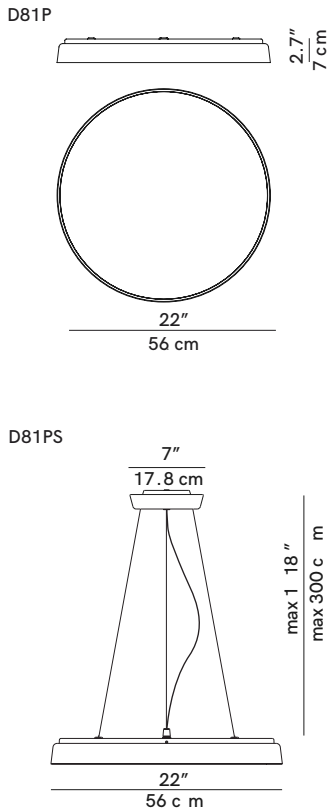

Compendium Plate

PRODUCT NAME
Compendium Plate

DIMENSIONS
Ø 56cm, D: 7cm

CONTROL
Dimmable DALI / Dimmable Phase Cut

BRAND
Luceplan

MATERIAL
Brushed Aluminium, Injected Thermoplastics

GENERAL LEAD TIME
6 to 8 weeks

DESIGNER
Daniel Rybakken

FINISHES
Black / Brass / Aluminium

CUSTOMISABLE
No

CATEGORY
Wall Lamp INDOOR

LIGHT SOURCE & VOLTAGE
LED 75W, 2700K or 3000K, CRI 90, 3753lm

PACKING DIMENSIONS
60 x 60 x 13cm (6kg)

CERTIFICATIONS
CE Certified | IP40