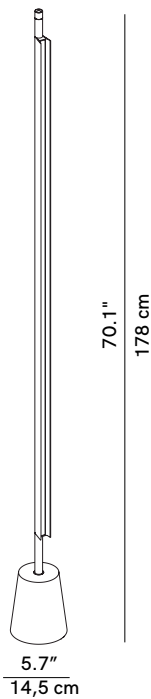

# Compendium

PRODUCT NAME

Compendium

DIMENSIONS

H: 178cm, L: 14.5cm

CONTROL

Dimmer on Cord

BRAND

Luceplan

MATERIAL

Extruded Aluminum Anodized, Die-Cast Zinc-Alloy

GENERAL LEAD TIME

6 to 8 weeks

DESIGNER

Daniel Rybakken

FINISHES

Black / Brass / Aluminium

CUSTOMISABLE

No

CATEGORY

Floor Lamp <sup>INDOOR</sup>

LIGHT SOURCE & VOLTAGE

LED 37W, 2700K or 3000K, CRI 90  
220-240 V ~ 50/60 Hz

PACKING DIMENSIONS

178 x 14 x 14cm (3.5kg) +  
26 x 25 x 24cm (4.5kg)

CERTIFICATIONS

CE Certified