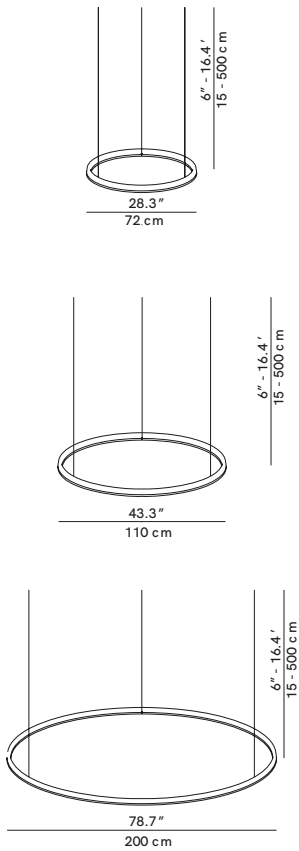

Compendium Circle

PRODUCT NAME

Compendium Circle

DIMENSIONS

Ø 72cm / Ø 110cm / Ø 200cm

CONTROL

Dimmable DALI / Dimmable Phase Cut

BRAND

Luceplan

MATERIAL

Painted Extruded Aluminium

GENERAL LEAD TIME

6 to 8 weeks

DESIGNER

Daniel Rybakken

FINISHES

Black / Brass / Aluminium

CUSTOMISABLE

Yes

CATEGORY

Suspension ^{INDOOR}

LIGHT SOURCE & VOLTAGE

Ø 72cm - LED 52W, 2700 or 3000K, CRI 90
Ø 110cm - LED 75W, 2700 or 3000K, CRI 90
Ø 200cm - LED 125W, 2700 or 3000K, CRI 90

PACKING DIMENSIONS

N/A

CERTIFICATIONS

CE Certified

Additional Info

Light source included.

Related Products