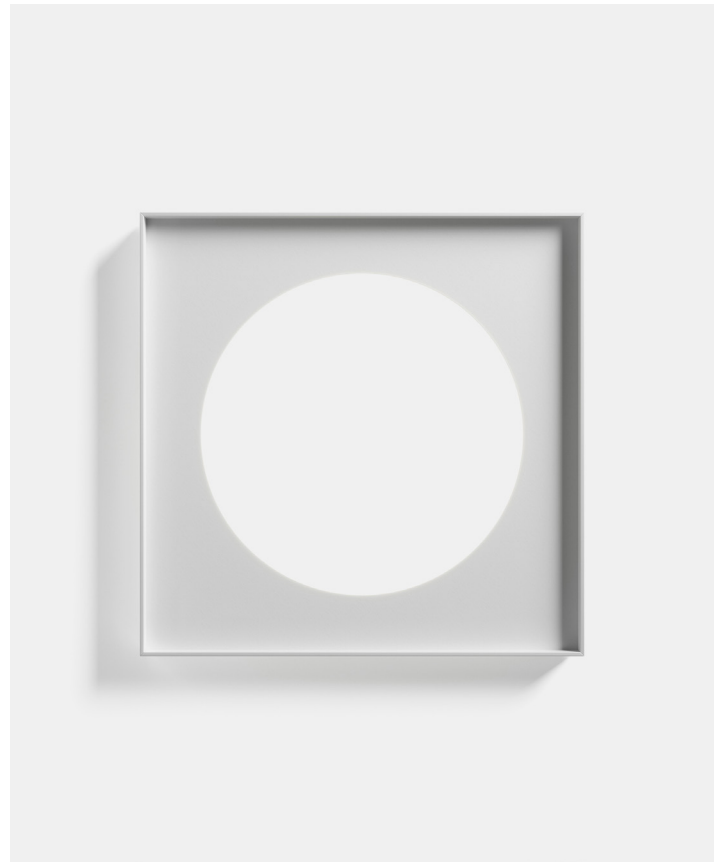

Cassette

PRODUCT NAME

Cassette

DIMENSIONS

A03W44 - L: 40cm, D: 40cm / A03W66, A03H66- L: 60cm, D: 60cm
A03W99- L: 90cm, D: 90cm

CONTROL

Dimmable Push Dim/DALI
Dimmable Phase Cut

BRAND

Luceplan

MATERIAL

Aluminium, Technopolymer

GENERAL LEAD TIME

6 to 8 weeks

DESIGNER

Daniel Rybakken

FINISHES

Matt White

CUSTOMISABLE

No

CATEGORY

Wall/Ceiling Lamp ^{INDOOR}

LIGHT SOURCE & VOLTAGE

A03W44 / A03W66 / A03W99 - LED 2700K, CRI 90
A03H66 - LED 3000K, CRI 90 (High Output Version with Prismatic Diffuser)

PACKING DIMENSIONS

A03C44 - 49 x 49 x 17cm (4.9kg)
A03C66 - 69 x 69 x 17cm (8.5kg)
A03C99 - 99 x 99 x 17cm (16.4kg)

CERTIFICATIONS

CE Certified

A03W99

Additional Info

Light source included.