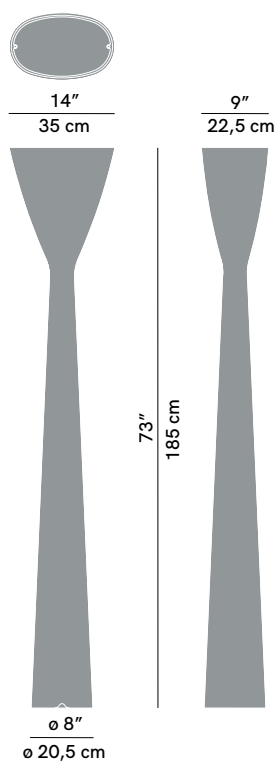

Carrara

PRODUCT NAME
Carrara
DIMENSIONS
H: 185cm, L: 35cm
CONTROL
Foot Dimmer
BRAND
Luceplan
MATERIAL
Painted Expanded Polyurethane, Fire Retardant
GENERAL LEAD TIME
6 to 8 weeks
DESIGNER
Alfredo Häberli
FINISHES
White / Matt Black
CUSTOMISABLE
No
CATEGORY
Floor Lamp ^{INDOOR}
LIGHT SOURCE & VOLTAGE
**LED 45W, 3000K, CRI 80, 4.500 lm
220-240 V ~ 50/60 Hz**
PACKING DIMENSIONS
N/A
CERTIFICATIONS
CE Certified