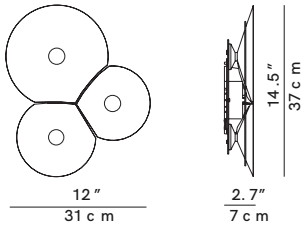

Bulbullia

PRODUCT NAME

Bulbullia

BRAND

Luceplan

DESIGNER

Francisco Gomez Paz

CATEGORY

Wall/Ceiling Lamp ^{INDOOR}

DIMENSIONS

D95A3 - H: 37cm, L: 31cm
D95A5 - H: 62cm, L: 37cm

MATERIAL

Aluminium, Polycarbonate

FINISH

White

LIGHT SOURCE & VOLTAGE

D95A3 - LED Module 17W, 2700K, 1.053 lm, Dimmable Phase Cut
D95A3D - LED Module 16W, 2700K, 1.053 lm, Dimmable Push/DALI
D95A5 - LED Module 27W, 2700K, 1.910 lm, Dimmable Phase Cut
D95A5D - LED Module 26W, 2700K, 1.910 lm, Dimmable Push/DALI
220-240 V ~ 50/60 Hz

CONTROL

Dimmable Trailing Edge

GENERAL LEAD TIME

6 to 8 weeks

CUSTOMISABLE

No

PACKING DIMENSIONS

D95A3 - 47 x 34 x 10cm (1.5kg)
D95A5 - 73 x 46 x 9cm (2.5kg)

CERTIFICATIONS

CE Certified

D95A3