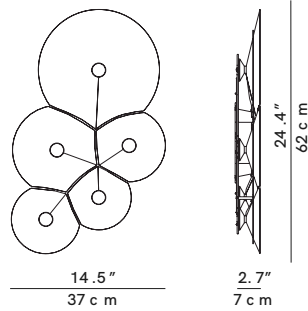

Bulbullia

PRODUCT NAME

Bulbullia

BRAND

Luceplan

DESIGNER

Francisco Gomez Paz

CATEGORY

Wall/Ceiling Lamp ^{INDOOR}

DIMENSIONS

D95A3 - H: 37cm, L: 31cm
D95A5 - H: 62cm, L: 37cm

MATERIAL

Aluminium, Polycarbonate

FINISH

White

LIGHT SOURCE & VOLTAGE

D95A3 - LED Module 17W, 2700K, 1.053 lm, Dimmable Phase Cut
D95A3D - LED Module 16W, 2700K, 1.053 lm, Dimmable Push/DALI
D95A5 - LED Module 27W, 2700K, 1.910 lm, Dimmable Phase Cut
D95A5D - LED Module 26W, 2700K, 1.910 lm, Dimmable Push/DALI
220-240 V ~ 50/60 Hz

CONTROL

Dimmable Trailing Edge

GENERAL LEAD TIME

6 to 8 weeks

CUSTOMISABLE

No

PACKING DIMENSIONS

D95A3 - 47 x 34 x 10cm (1.5kg)
D95A5 - 73 x 46 x 9cm (2.5kg)

CERTIFICATIONS

CE Certified

D95A3

D95A5

Connection kit only for D95A5/D95A5D
D95/3 1D950/030002

Additional Info

Light source included.