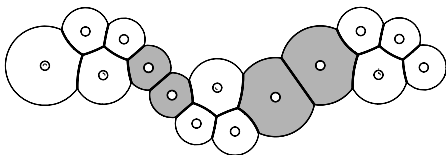

Connection kit only for D95A5/D95A5D
D95/3 1D950/030002