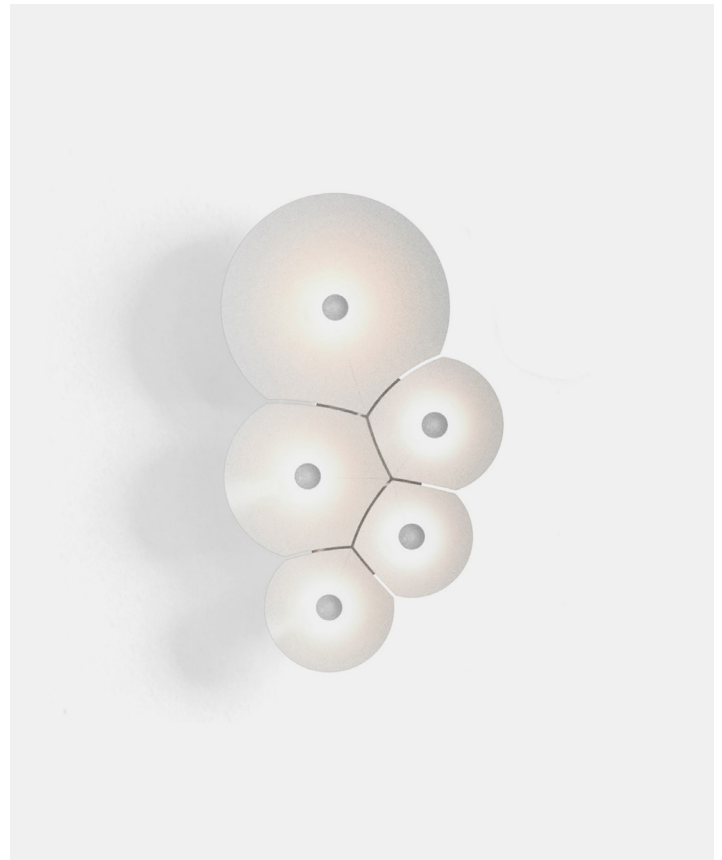

Connection kit only for D95A5/D95A5D
D95/3 1D950/030002