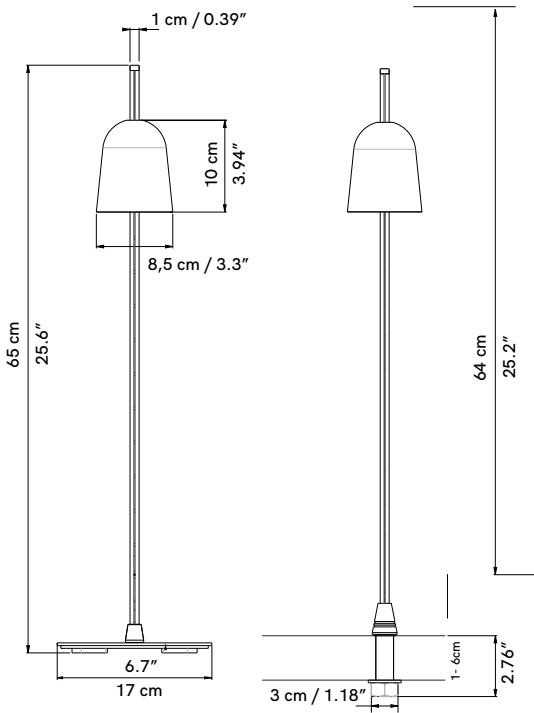

Table Lamp ^{INDOOR}

DIMENSIONS

D78 - H: 65cm, L: 17cm
 D78pt - H: 64cm, L: 8.5cm

MATERIAL

Extruded Aluminium Anodized, Black Painted Steel, Impa-Proof Device, Polyurethane Rubber

FINISHES

Black

LIGHT SOURCE & VOLTAGE

LED 10W, 2700K CRI 90, 24V dc SELV
 422 lm (Delivered)

CONTROL

Dimmer on Board

GENERAL LEAD TIME

6 to 8 weeks

CUSTOMISABLE

No

PACKING DIMENSIONS

80 x 20 x 15cm (2kg)

CERTIFICATIONS

CE Certified

Additional Info

Light source included.