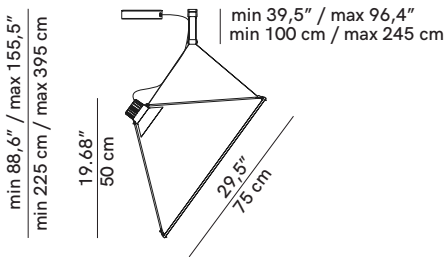

Suspension INDOOR

DIMENSIONS

D91S + D91/1 - Ø 75cm
D91S + D91/2 - Ø 110cm

MATERIAL

Aluminium Body Structure, Plastic Shader

FINISHES

White / Silver / Gold

LIGHT SOURCE & VOLTAGE

Structure - 19.5 x 33 x 21cm (2.1kg)
Ø75 - 90 x 90 x 90cm (2.4kg)
Ø110 - 119 x 119 x 2.5cm (4.65kg)

CERTIFICATIONS

CE Certified

D91S + D91/1
Ceiling rose: Ø 18 x 4 cm

D91S + D91/2
Ceiling rose: Ø 18 x 4 cm