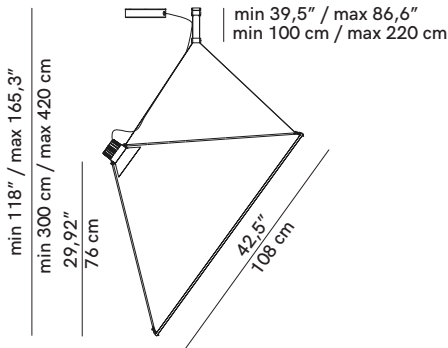

Suspension INDOOR

DIMENSIONS

D91S + D91/1 - Ø 75cm
D91S + D91/2 - Ø 110cm

MATERIAL

Aluminium Body Structure, Plastic Shader

FINISHES

White / Silver / Gold

LIGHT SOURCE & VOLTAGE

Structure - 19.5 x 33 x 21cm (2.1kg)
Ø75 - 90 x 90 x 90cm (2.4kg)
Ø110 - 119 x 119 x 2.5cm (4.65kg)

CERTIFICATIONS

CE Certified

D91S + D91/1
Ceiling rose: Ø 18 x 4 cm

D91S + D91/2
Ceiling rose: Ø 18 x 4 cm