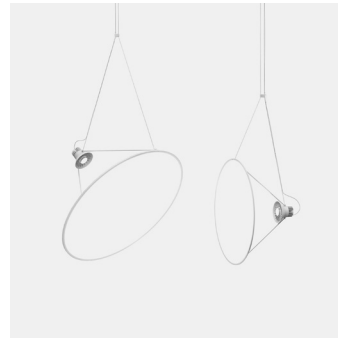

Suspension INDOOR

DIMENSIONS

D91S + D91/1 - Ø 75cm
D91S + D91/2 - Ø 110cm

MATERIAL

Aluminium Body Structure, Plastic Shader

FINISHES

White / Silver / Gold

LIGHT SOURCE & VOLTAGE

Structure - 19.5 x 33 x 21cm (2.1kg)
Ø75 - 90 x 90 x 90cm (2.4kg)
Ø110 - 119 x 119 x 2.5cm (4.65kg)

CERTIFICATIONS

CE Certified

D91S + D91/1
Ceiling rose: Ø 18 x 4 cm

D91S + D91/2
Ceiling rose: Ø 18 x 4 cm

Additional Info

Light source included.