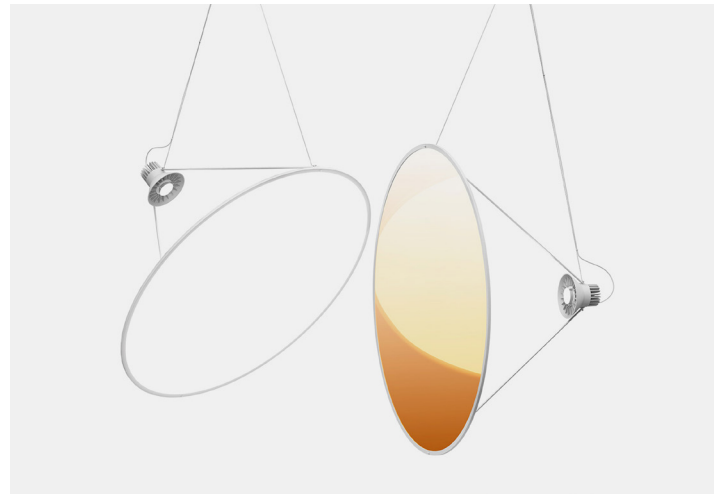

Structure - 19.5 x 33 x 21cm (2.1kg)
Ø75 - 90 x 90 x 90cm (2.4kg)
Ø110 - 119 x 119 x 2.5cm (4.65kg)

CERTIFICATIONS

CE Certified

D91S + D91/1
Ceiling rose: Ø 18 x 4 cm

D91S + D91/2
Ceiling rose: Ø 18 x 4 cm

Additional Info

Light source included.