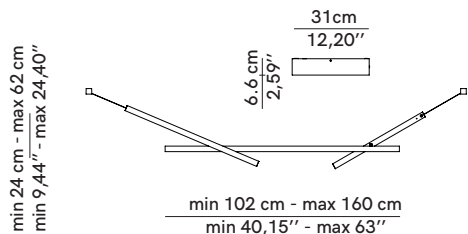

Across

PRODUCT NAME

Across

BRAND

Luceplan

DESIGNER

Pio & Tito Toso

CATEGORY

Suspension ^{INDOOR}

DIMENSIONS

A08S01 - L: 102cm, H: 62cm

A08S02 - L: 180cm, H: 75cm

MATERIAL

Aluminium Structure, Polycarbonate Diffuser

FINISHES

Black / White

OPTIONS

2700K / 3000K

LIGHT SOURCE & VOLTAGE

A08S01 - LED Module 32W, 2700K or 3000K, CRI 90, 24W dc SELV

A08S02 - LED Module 56W, 2700K or 3000K, CRI 90, 24W dc SELV

220-240 V ~ 50/60 Hz

CONTROL

Dimmable DALI / Dimmable Phase Cut

GENERAL LEAD TIME

6 to 8 weeks

CUSTOMISABLE

No

PACKING DIMENSIONS

N/A

CERTIFICATIONS

CE Certified

A08S01