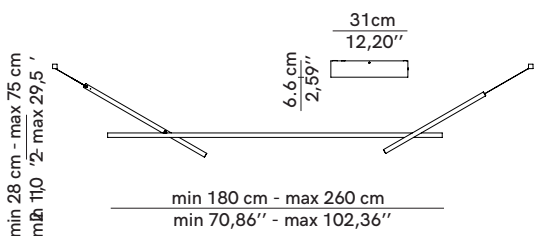

A08S02

Additional Info

Light source included.