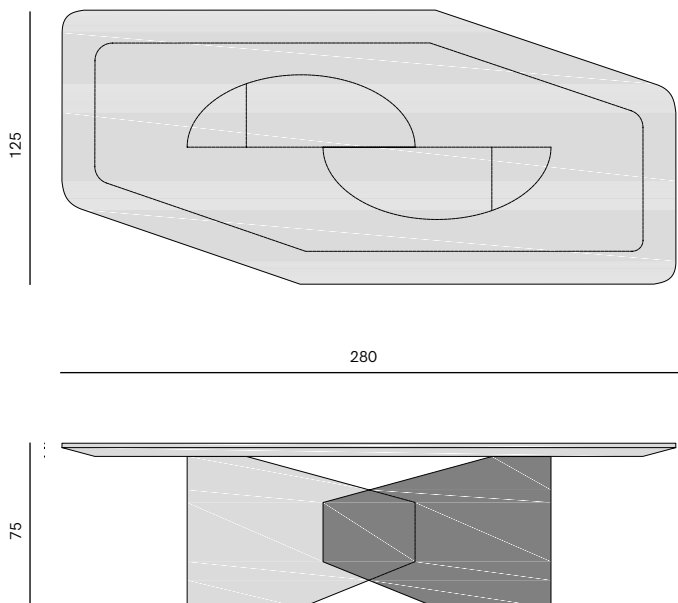

# LS26

PRODUCT NAME

LS26

DIMENSIONS

H: 75cm, L: 280cm, D: 125cm

GENERAL LEAD TIME

10 to 12 weeks

BRAND

PACKING DIMENSIONS

N/A

CATEGORY

Dining Table INDOOR