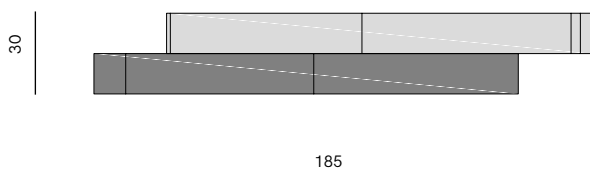

# LS25

PRODUCT NAME

LS25

DIMENSIONS

H: 30cm, L: 185cm, D: 157cm

GENERAL LEAD TIME

10 to 12 weeks

BRAND

PACKING DIMENSIONS

N/A

CATEGORY

Coffee Table INDOOR