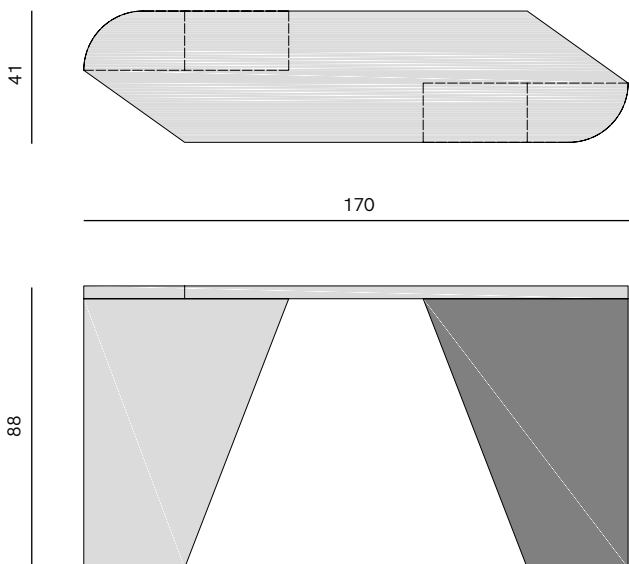

LS24

PRODUCT NAME

LS24

DIMENSIONS

H: 88cm, L: 170cm, D: 41cm

GENERAL LEAD TIME

10 to 12 weeks

BRAND

PACKING DIMENSIONS

N/A

CATEGORY

Console INDOOR

Related Products

LS25 Coffee Table

LS26 Dining Table