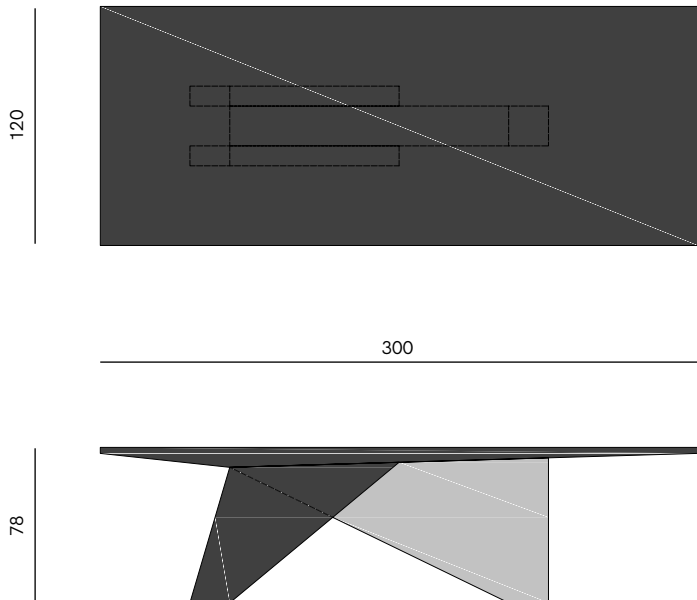

# LS23

PRODUCT NAME

**LS23**

DIMENSIONS

**H: 78cm, L: 300cm, D: 120cm**

GENERAL LEAD TIME

**10 to 12 weeks**

BRAND

PACKING DIMENSIONS

**N/A**

CATEGORY

**Dining Table** INDOOR