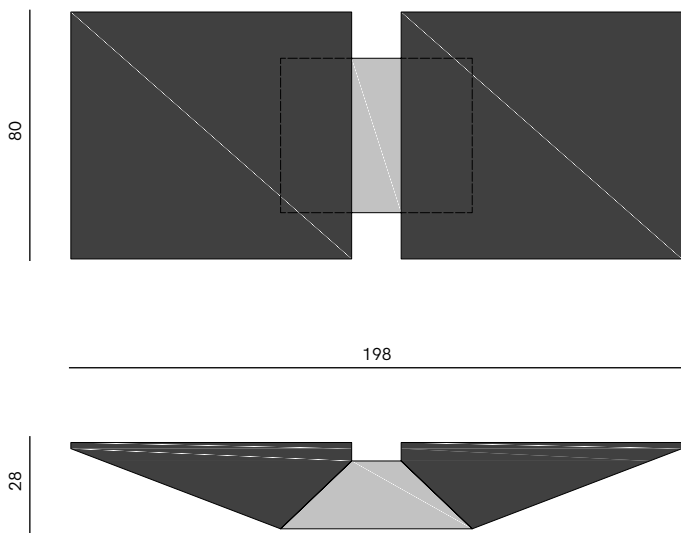

# LS22

PRODUCT NAME

LS22

DIMENSIONS

H: 28cm, L: 198cm, D: 80cm

GENERAL LEAD TIME

10 to 12 weeks

BRAND

PACKING DIMENSIONS

N/A

CATEGORY

Coffee Table INDOOR