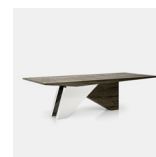

Ebonized Wood

Polished Stainless Steel

PACKING DIMENSIONS

N/A

CATEGORY

Side Table INDOOR

Related Products

LS19 Coffee Table

LS20 Console

LS22 Coffee Table

LS23 Dining Table