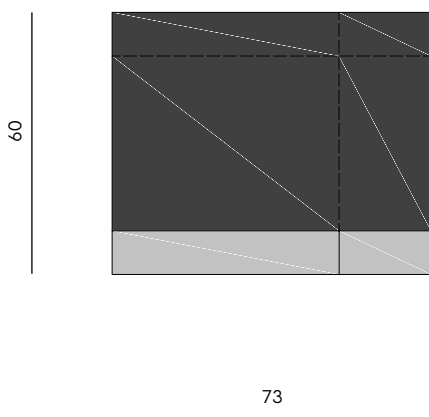

Ebonized Wood

Polished Stainless Steel

PACKING DIMENSIONS

N/A

CATEGORY

Side Table INDOOR

Related Products

LS19 Coffee Table