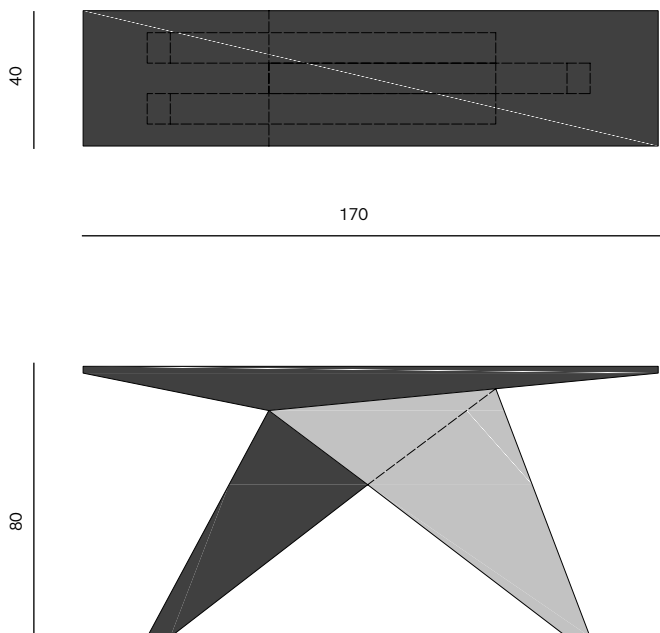

LS20

PRODUCT NAME

LS20

DIMENSIONS

H: 80cm, L: 170cm, D: 40cm

GENERAL LEAD TIME

10 to 12 weeks

BRAND

PACKING DIMENSIONS

N/A

CATEGORY

Console INDOOR

Related Products

LS19 Coffee Table

LS21 Side Table

LS22 Coffee Table