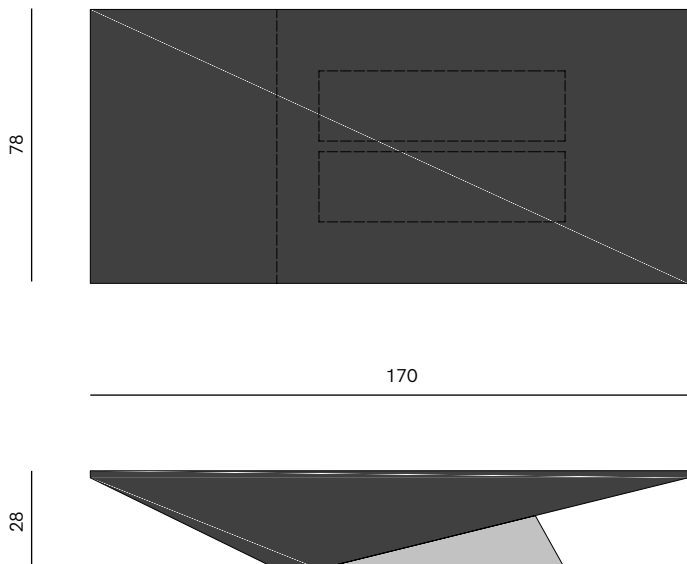

LS19

PRODUCT NAME

LS19

DIMENSIONS

H: 28cm, L: 170cm, D: 78cm

GENERAL LEAD TIME

10 to 12 weeks

BRAND

PACKING DIMENSIONS

N/A

CATEGORY

Coffee Table INDOOR

Related Products

LS20 Console

LS21 Side Table

LS22 Coffee Table