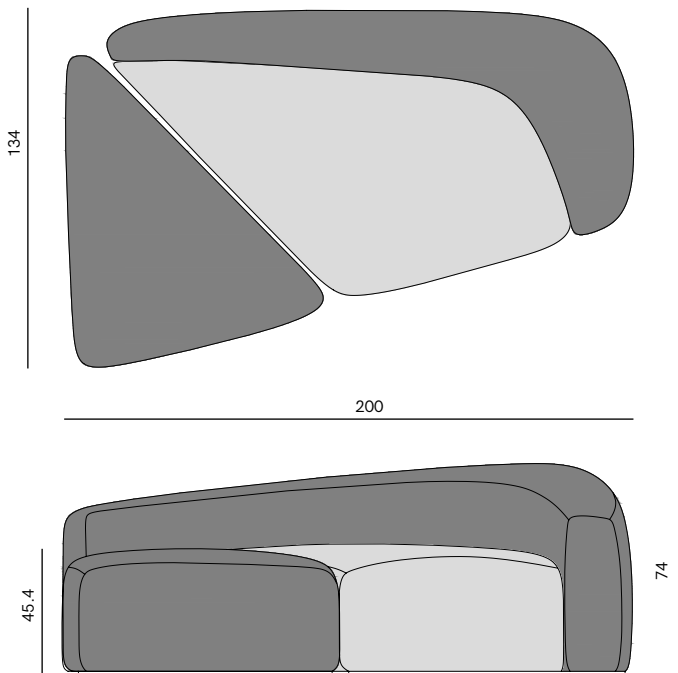

LS18a

PRODUCT NAME

LS18a

DIMENSIONS

H: 74cm, L: 213cm, D: 134cm

GENERAL LEAD TIME

10 to 12 weeks

BRAND

PACKING DIMENSIONS

N/A

CATEGORY

Sofa INDOOR

Related Products

LS18 Sofa

NEED MORE HELP?

If you require a quotation or more information about this product or brand, please get in touch with our team: