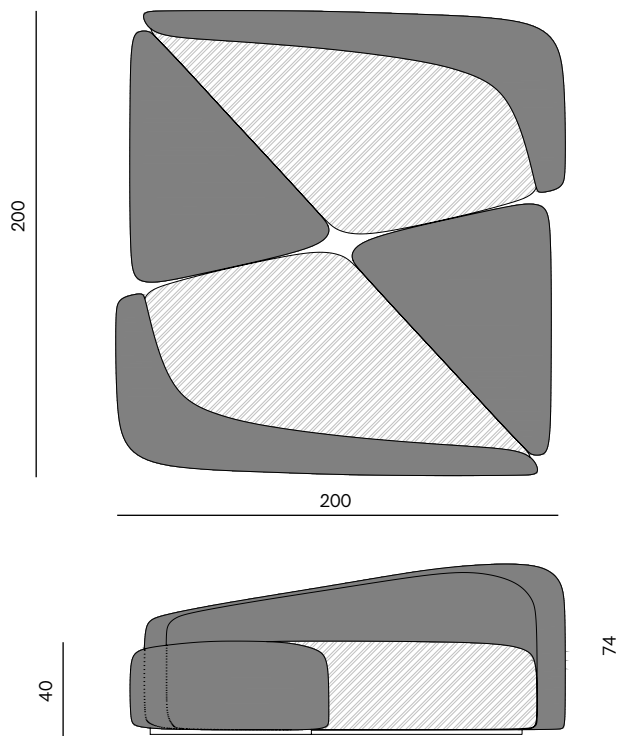

LS18

PRODUCT NAME

LS18

DIMENSIONS

H: 74cm, L: 200cm, D: 200cm

GENERAL LEAD TIME

10 to 12 weeks

BRAND

Luca Stefano Design

MATERIAL

Fabric

CUSTOMISABLE

Yes

DESIGNER

Luca Stefano

FINISHES

Dedar Strange Lovers Sale e Pepe	Dedar Sunday Bouteille

PACKING DIMENSIONS

N/A

CATEGORY

Sofa INDOOR/OUTDOOR

Related Products

NEED MORE HELP?

If you require a quotation or more information about this product or brand, please get in touch with our team:

GENERAL ENQUIRIES
info@monologuelondon.com

CONTRACT ENQUIRIES
contracts@monologuelondon.com

ONLINE STORE
www.monologuelondon.com

©
@monologuelondon