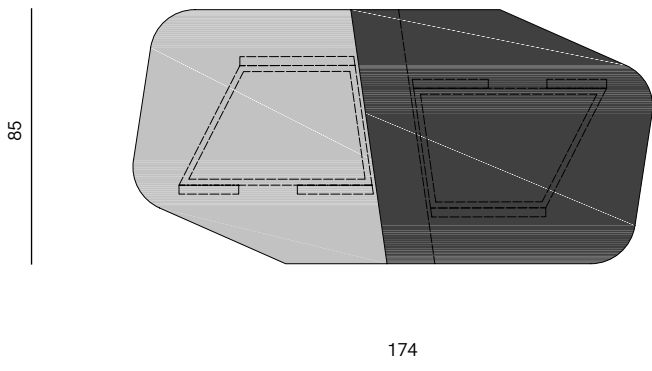

LS17

PRODUCT NAME

LS17

DIMENSIONS

H: 32cm, L: 174cm, D: 85cm

GENERAL LEAD TIME

10 to 12 weeks

BRAND

PACKING DIMENSIONS

N/A

CATEGORY

Coffee Table INDOOR

Related Products

LS16 Dining Table