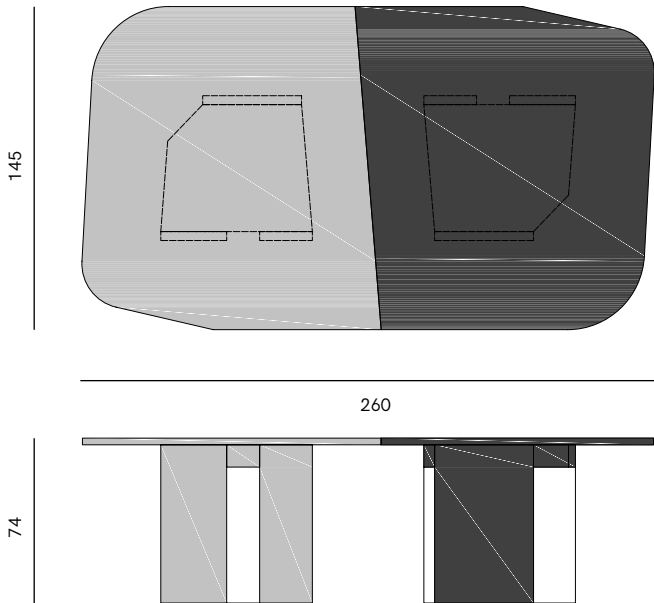

LS16

PRODUCT NAME

LS16

DIMENSIONS

H: 74cm, L: 260cm, D: 145cm

GENERAL LEAD TIME

10 to 12 weeks

BRAND

PACKING DIMENSIONS

N/A

CATEGORY

Dining Table INDOOR

Related Products

LS17 Coffee Table

NEED MORE HELP?

If you require a quotation or more information about this product or brand, please get in touch with our team: