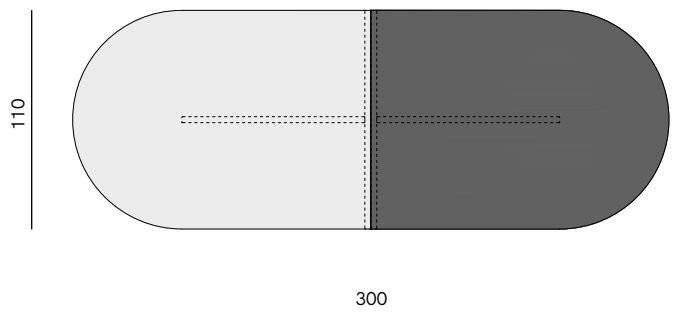

# LS15

PRODUCT NAME

LS15

DIMENSIONS

H: 74cm, L: 300cm, D: 110cm

GENERAL LEAD TIME

10 to 12 weeks

BRAND

White Travertine

Black Marble

PACKING DIMENSIONS

N/A

CATEGORY

Dining Table INDOOR

## Related Products

LS14 Coffee Table

LS13 Side Table