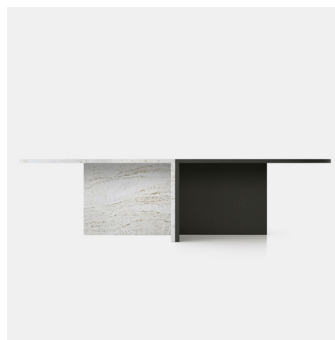

White Travertine

Black Marble

PACKING DIMENSIONS

N/A

CATEGORY

Dining Table INDOOR

## Related Products

LS14 Coffee Table

LS13 Side Table