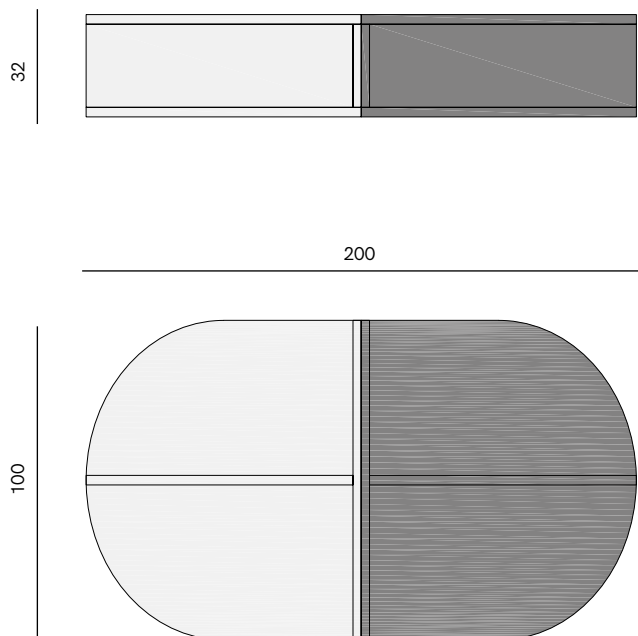

LS14

PRODUCT NAME

LS14

DIMENSIONS

H: 32cm, L: 200cm, D: 100cm

GENERAL LEAD TIME

10 to 12 weeks

BRAND

PACKING DIMENSIONS

N/A

CATEGORY

Coffee Table INDOOR

Related Products

LS13 Side Table

LS15 Dining Table