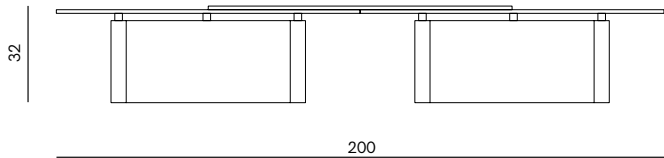

# LS10a

PRODUCT NAME

LS10a

DIMENSIONS

H: 32cm, L: 200cm, D: 100cm

GENERAL LEAD TIME

10 to 12 weeks

BRAND

PACKING DIMENSIONS

N/A

CATEGORY

Coffee Table INDOOR