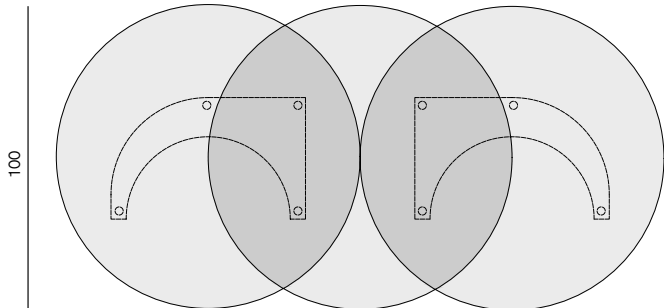

# LS10a

PRODUCT NAME

LS10a

DIMENSIONS

H: 32cm, L: 200cm, D: 100cm

GENERAL LEAD TIME

10 to 12 weeks

BRAND

PACKING DIMENSIONS

N/A

CATEGORY

Coffee Table INDOOR