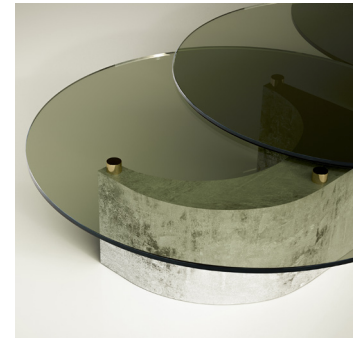

LS10a

PRODUCT NAME

LS10a

DIMENSIONS

H: 32cm, L: 200cm, D: 100cm

GENERAL LEAD TIME

10 to 12 weeks

BRAND

Luca Stefano Design

MATERIAL

Concrete, Glass

CUSTOMISABLE

Yes

DESIGNER

Luca Stefano

FINISHES

PACKING DIMENSIONS

N/A

CATEGORY

Coffee Table INDOOR

Related Products