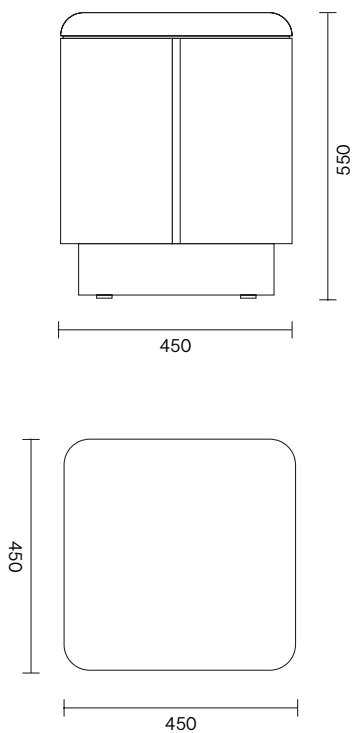

Bedside Table INDOOR

DIMENSIONS

H: 55cm, L: 45cm, D: 45cm

MATERIAL

Wood Veneer

FINISHES

Polished Walnut

Oiled Oak

GENERAL LEAD TIME

6 to 8 weeks

CUSTOMISABLE

Yes

PACKING DIMENSIONS

50 x 50 x 60cm

WEIGHT

20kg