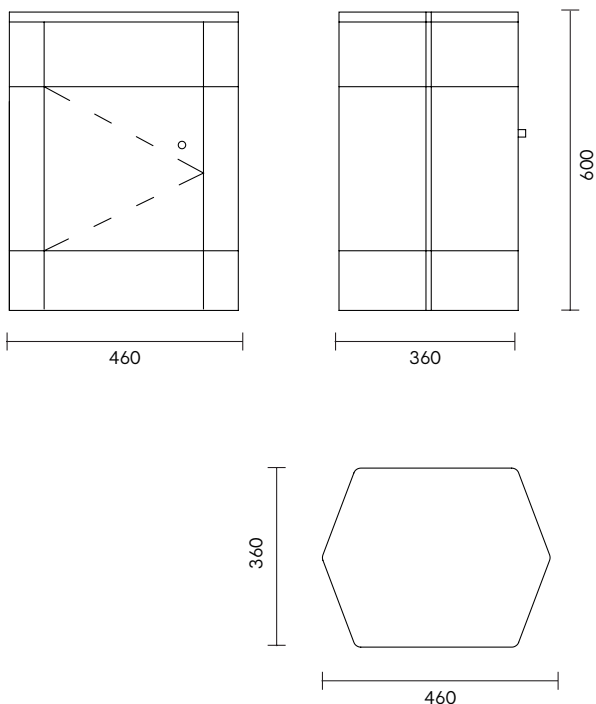

Park Nightstand

PRODUCT NAME

Park Nightstand

DIMENSIONS

H: 60cm, L: 46cm, D: 36cm

GENERAL LEAD TIME

6 to 8 weeks

BRAND

PACKING DIMENSIONS

60 x 60 x 76cm

CATEGORY

Bedside Table INDOOR

WEIGHT

25kg

Additional Info

Care and Cleaning Instructions