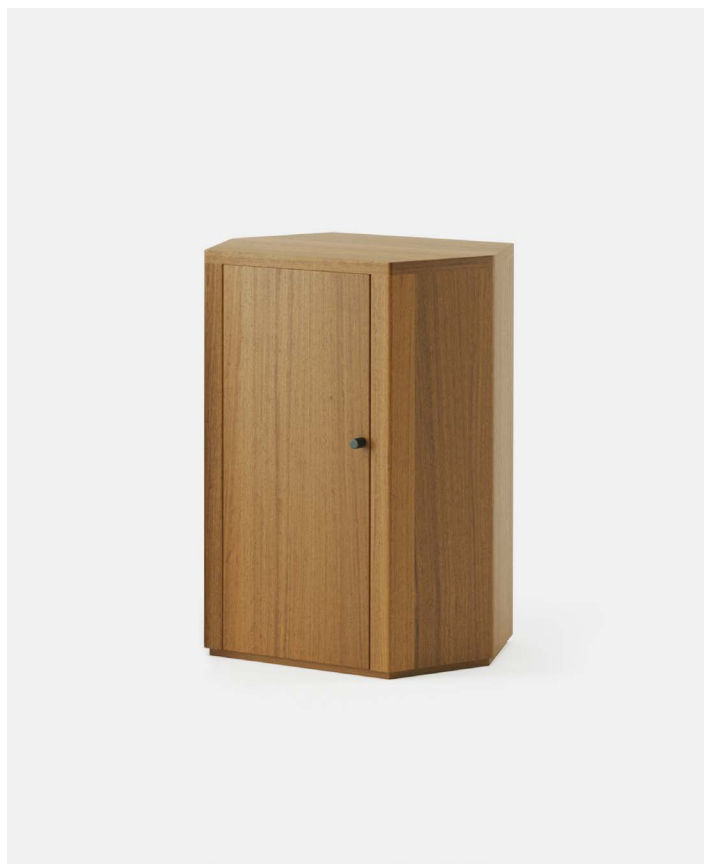

Park Nightstand

PRODUCT NAME

Park Nightstand

DIMENSIONS

H: 60cm, L: 46cm, D: 36cm

GENERAL LEAD TIME

6 to 8 weeks

BRAND

PACKING DIMENSIONS

60 x 60 x 76cm

CATEGORY

Bedside Table INDOOR

WEIGHT

25kg

Additional Info

Care and Cleaning Instructions