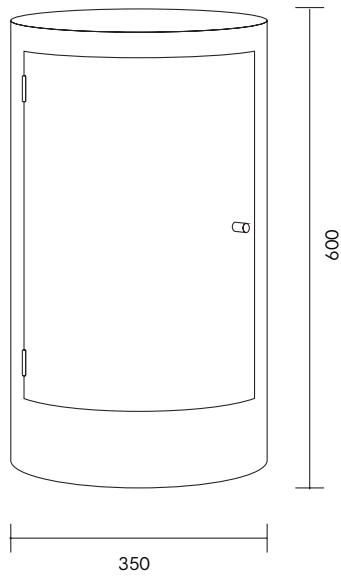

Constant Nightstand

PRODUCT NAME
Constant Nightstand

DIMENSIONS
H: 60cm, Ø 35cm

GENERAL LEAD TIME
6 to 8 weeks

BRAND
Lemon Furniture

MATERIAL
Wood Veneer

CUSTOMISABLE
Yes

DESIGNER
Yaniv Chen

FINISHES

Oiled Iroko

Oiled Walnut

Oiled Oak

Poplar Burl

PACKING DIMENSIONS
39 x 39 x 76cm

CATEGORY
Bedside Table INDOOR

WEIGHT
21kg