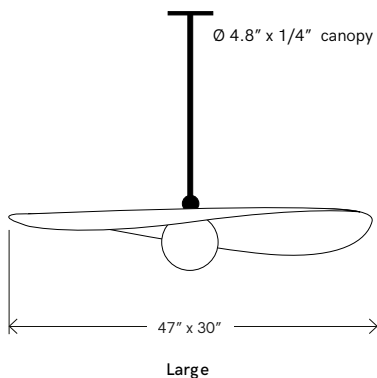

Myrna

PRODUCT NAME

Myrna

DIMENSIONS

L: 86cm, D: 66cm / L: 99cm, D: 61cm / L: 120cm, D: 76cm

CONTROL

Standard Dimmer

BRAND

**Metal Shades - 5 lb
Glass Shades - 9 lb**

CERTIFICATIONS

UL

Small

Medium

Large

Additional Info

Electronic wall dimmer required.