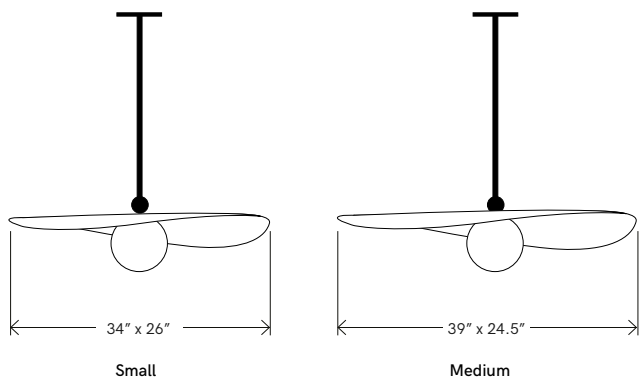

Myrna

PRODUCT NAME

Myrna

DIMENSIONS

L: 86cm, D: 66cm / L: 99cm, D: 61cm / L: 120cm, D: 76cm

CONTROL

Standard Dimmer

BRAND

Ladies & Gentlemen

MATERIAL

Glass, Brass, Stainless Steel, Aluminium

GENERAL LEAD TIME

6 to 8 weeks

DESIGNER

L&G Studio

OPTIONS

Small / Medium / Large

CUSTOMISABLE

Yes

CATEGORY

Pendant INDOOR

LIGHT SOURCE & VOLTAGE

**E26 Socket with G16.5 or A15 Bulb (Not Included)
25W Max Line Voltage to 300v**

WEIGHT

**Metal Shades - 5 lb
Glass Shades - 9 lb**

CERTIFICATIONS

UL

Small

Medium