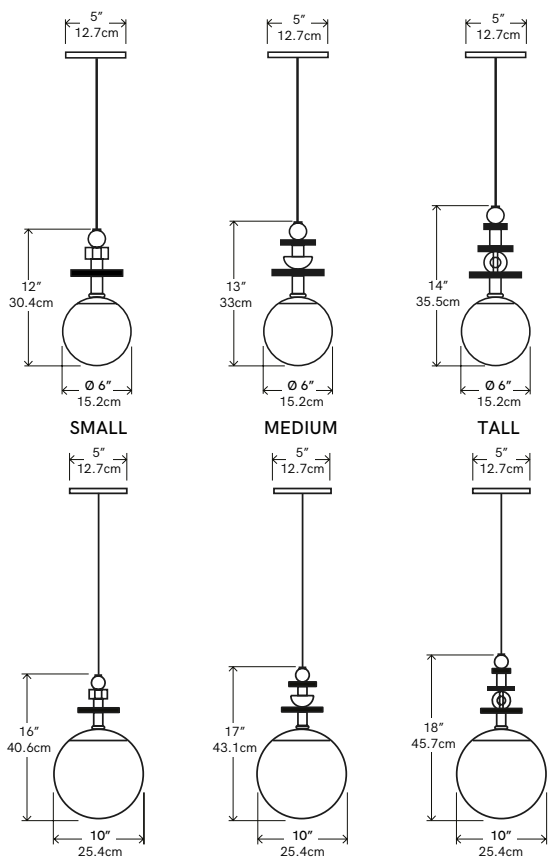

Maru

PRODUCT NAME

Maru

DIMENSIONS

Ø 15cm (6") / Ø 25.4cm (10")

CONTROL

Standard Dimmer

BRAND

Ladies & Gentlemen

MATERIAL

Copper, Brass, Maple, Glass, Clear Acrylic, Fabric

GENERAL LEAD TIME

6 to 8 weeks

DESIGNER

L&G Studio

FINISHES

Brushed Brass / Brushed Copper

CUSTOMISABLE

Yes

CATEGORY

Pendant ^{INDOOR}

OPTIONS

Small Stack / Medium Stack / Tall Stack

NET WEIGHT

3kg

LIGHT SOURCE & VOLTAGE

E26 Base, A15 Bulb / Max 35W / 300V / 2700K

CERTIFICATIONS

UL, cUL

Additional Info

Electronic wall dimmer required.