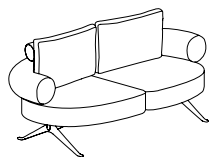

La Manufacture

FINISHES

CUSTOMISABLE

Yes

DESIGNER

Luca Nichetto

CATEGORY

Modular Sofa <sup>INDOOR</sup>

# Luizet

**2 seats**  
HS 425mm  
Size: W1770xD890xH820mm

**2 seats without pillows**  
HS 425mm  
Size: W1770xD890xH585mm

**3 seats**  
HS 425mm  
Size: W2580xD890xH820mm

**3 seats without pillows**  
HS 425mm  
Size: W2580xD890xH585mm

**3 seats**  
HS 425mm  
Size: W2490xD890xH820mm

**3 seats without pillow**  
HS 425mm  
Size: W2490xD890xH585mm

**2 seats + top**  
HS 425mm  
Size: W1770xD890xH820mm

**3 seats without back**  
HS 425mm  
Size: W1770xD890xH585mm