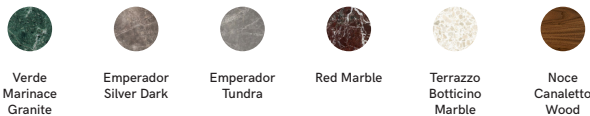

Luizet

PRODUCT NAME

Luizet

MATERIAL

Powder-Coated Metal, Cast Aluminium, Marble, Wood, Fabric, Leather

GENERAL LEAD TIME

8 to 10 weeks

BRAND

La Manufacture

FINISHES

CUSTOMISABLE

Yes

DESIGNER

Luca Nichetto