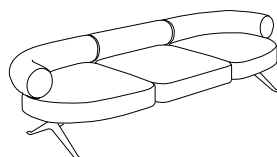

# Luizet

**2 seats**  
HS 425mm  
Size: W1770xD890xH820mm

**2 seats without pillows**  
HS 425mm  
Size: W1770xD890xH585mm

**3 seats**  
HS 425mm  
Size: W2580xD890xH820mm

**3 seats without pillows**  
HS 425mm  
Size: W2580xD890xH585mm

**3 seats**  
HS 425mm  
Size: W2490xD890xH820mm

**3 seats without pillow**  
HS 425mm  
Size: W2490xD890xH585mm

**2 seats + top**  
HS 425mm  
Size: W1770xD890xH820mm

**3 seats without back**  
HS 425mm  
Size: W1770xD890xH585mm