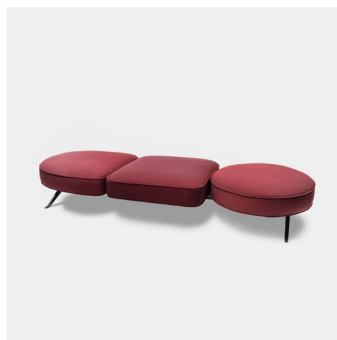

# Luizet

PRODUCT NAME

Luizet

MATERIAL

Powder-Coated Metal, Cast Aluminium, Marble, Wood, Fabric, Leather

GENERAL LEAD TIME

8 to 10 weeks

BRAND

La Manufacture

FINISHES

CUSTOMISABLE

Yes

DESIGNER

Luca Nichetto

CATEGORY

Modular Sofa <sup>INDOOR</sup>

ADDITIONAL INFO **Fabric Options & Categories**

- Category 1: One, Torino, Incas, Orta (Fidivi), Cura, Chili, Felicity, Go Check, Rondo, Step Melange, Tonal, Bond, Contour (Gabriel)
- Category 2: Safari, Terra, Corte, Laser J (Fidivi), Swing, Mood, Morph (Gabriel)
- Category 3: Breeze Fusion (Gabriel), Mica, Sera, Credo (Rohi)
- Category 4: Fab Thirty, Peru, Dick Tracy, Martora, Broderie, Coriandolo S, Almo (Rubelli), Galaxy, Febrik Uniform Melange (Kvadrat)
- Leather: Florida (Dani)
- Extra Leather: Nabuck (Dani), Royal Nubuk, Dunes (Sorensen)
- Trendy Colors Leather: Carmen (Jolly)

# Luizet

**2 seats**  
HS 425mm  
Size: W1770xD890xH820mm

**2 seats without pillows**  
HS 425mm  
Size: W1770xD890xH585mm

**3 seats**  
HS 425mm  
Size: W2580xD890xH820mm

**3 seats without pillows**  
HS 425mm  
Size: W2580xD890xH585mm