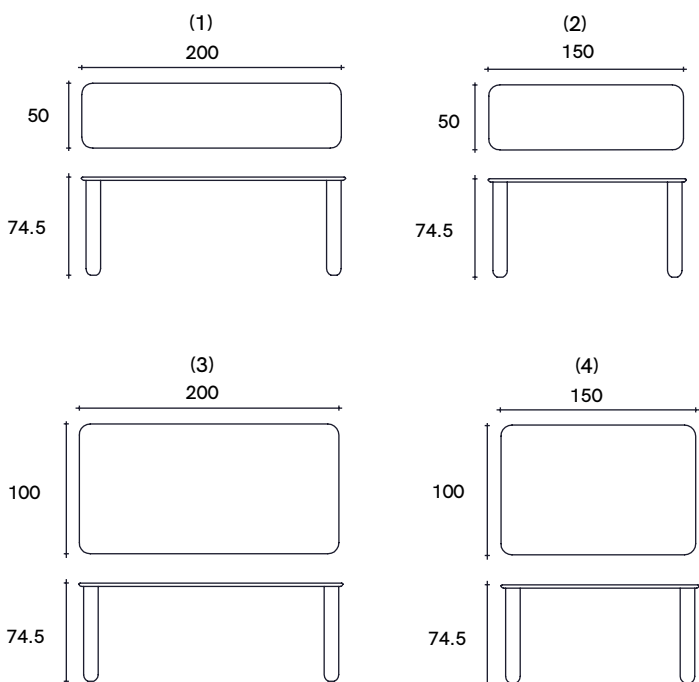

Sunday Table

PRODUCT NAME
Sunday Table

DIMENSIONS
H: 74.5cm, W: 150/200cm, D: 50/100cm

GENERAL LEAD TIME
10 to 12 weeks

BRAND
La Chance

MATERIAL
Marble, Solid Wood

CUSTOMISABLE
Yes

DESIGNER
Jean-Baptiste Souletie

OPTIONS
**Legs - White Pele de Tigre, Black Marquina, Indian Green
Top - Solid Walnut, Black Stained Ash, White Pele de Tigre, Black Marquina, Indian Green**

PACKING DIMENSIONS
**80 x 45 x 30cm +
(1) 205 x 55 x 5cm
(2) 155 x 55 x 5cm
(3) 205 x 105 x 5cm
(4) 155 x 105 x 5cm**

CATEGORY
Table INDOOR

FINISHES

White Pele de Tigre   Black Marquina   Indian Green   Solid Walnut   Black Stained Ash

Related Products