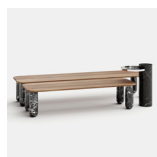

Related Products

Sunday Coffee Table