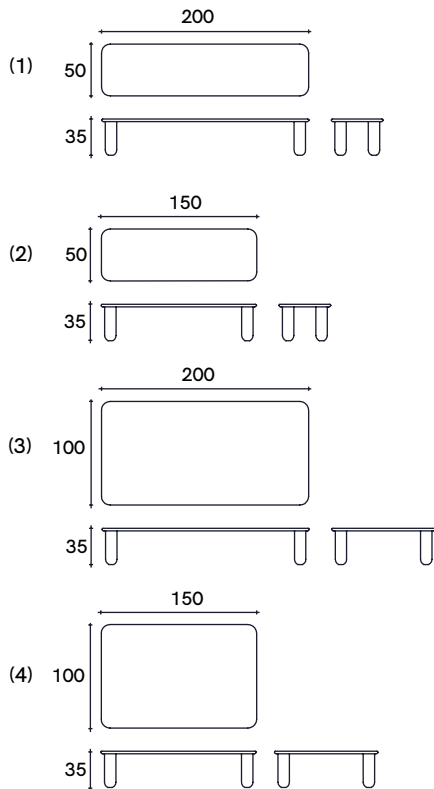

Sunday Coffee Table

PRODUCT NAME
Sunday Coffee Table

DIMENSIONS
H: 35cm, W: 150/200cm, D: 50/100cm

GENERAL LEAD TIME
10 to 12 weeks

BRAND
La Chance

MATERIAL
Marble, Solid Wood

CUSTOMISABLE
Yes

DESIGNER
Jean-Baptiste Souletie

OPTIONS
**Legs - White Pele de Tigre, Black Marquina, Indian Green
Top - Solid Walnut, Black Stained Ash, White Pele de Tigre, Black Marquina, Indian Green**

PACKING DIMENSIONS
**40 x 50 x 30cm +
(1) 205 x 55 x 5cm
(2) 155 x 55 x 5cm
(3) 205 x 105 x 5cm
(4) 155 x 105 x 5cm**

CATEGORY
Coffee Table INDOOR

FINISHES

White Pele de Tigre   Black Marquina   Indian Green   Solid Walnut   Black Stained Ash

Related Products