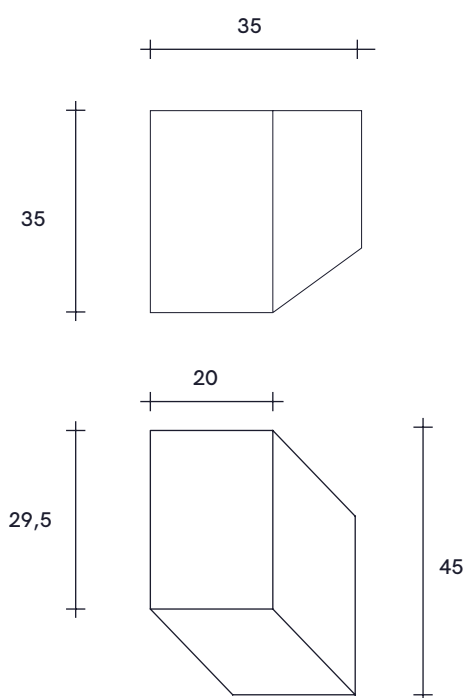

Rocky Side Table

PRODUCT NAME

Rocky Side Table

DIMENSIONS

H: 45cm, W: 35cm, D: 35cm

GENERAL LEAD TIME

8 to 10 weeks

BRAND

La Chance

MATERIAL

Steel

CUSTOMISABLE

No

DESIGNER

Charles Kalpakian

FINISHES

Matt Textured Steel

PACKING DIMENSIONS

H: 47 x 57 x 57cm

CATEGORY

Side Table INDOOR

OPTIONS

CERTIFICATIONS

N/A

Related Products