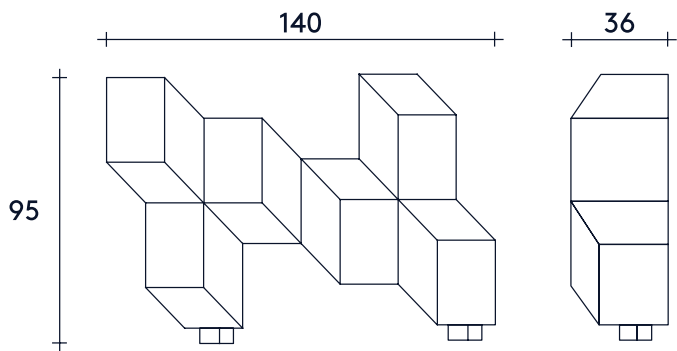

Rocky Shelving Unit

PRODUCT NAME
Rocky Shelving Unit

DIMENSIONS
H: 95cm, W: 140cm, D: 36cm

GENERAL LEAD TIME
8 to 10 weeks

BRAND
La Chance

MATERIAL
Steel

CUSTOMISABLE
No

DESIGNER
Charles Kalpakian

FINISHES
Matt Textured Steel

PACKING DIMENSIONS
H: 95 x 152 x 40cm

CATEGORY
Shelving Unit ^{INDOOR}

OPTIONS

Dark Blue Brick Red Black Green

CERTIFICATIONS
N/A

Related Products

Rocky Side Table