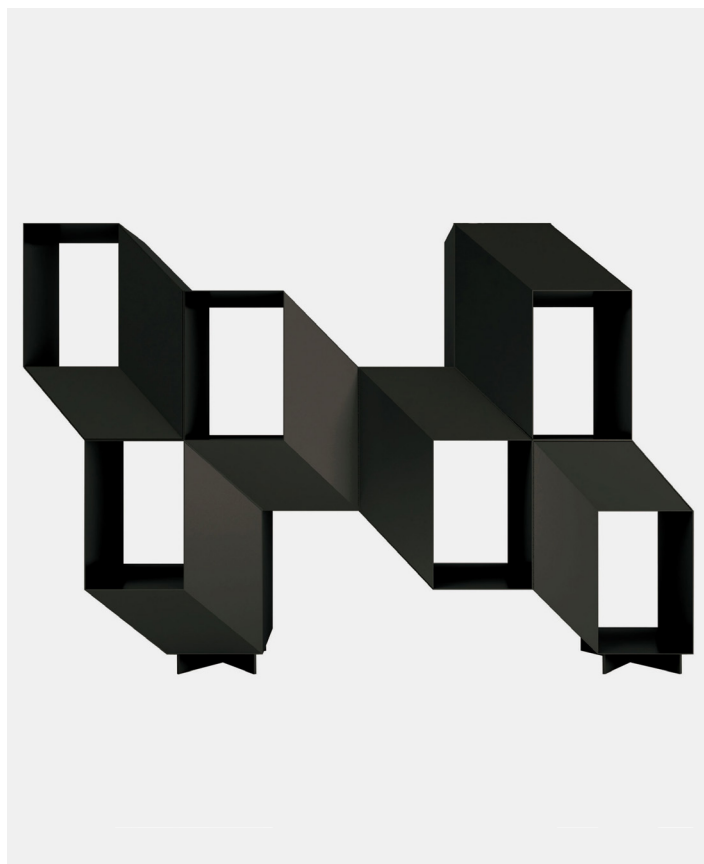

Rocky Shelving Unit

PRODUCT NAME
Rocky Shelving Unit

DIMENSIONS
H: 95cm, W: 140cm, D: 36cm

GENERAL LEAD TIME
8 to 10 weeks

BRAND
La Chance

MATERIAL
Steel

CUSTOMISABLE
No

DESIGNER
Charles Kalpakian

FINISHES
Matt Textured Steel

PACKING DIMENSIONS
H: 95 x 152 x 40cm

CATEGORY
Shelving Unit ^{INDOOR}

OPTIONS

Dark Blue Brick Red Black Green

CERTIFICATIONS
N/A

Related Products

Rocky Side Table