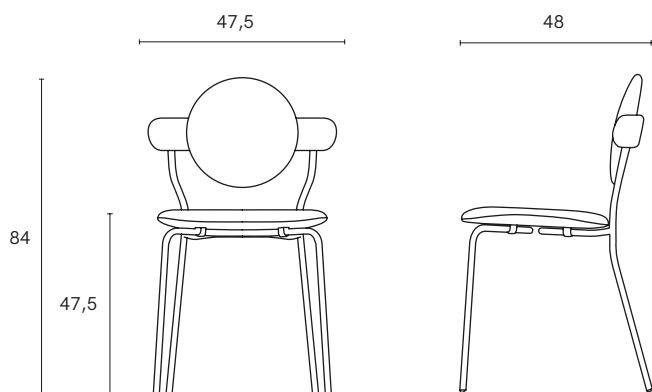

Planet Chair

PRODUCT NAME

Planet

DIMENSIONS

H: 84cm, W: 47.5cm, D: 48cm

GENERAL LEAD TIME

8 weeks

BRAND

Black Structure

PACKING DIMENSIONS

2 Pieces - H: 106 x 58 x 74cm (16kg)

CATEGORY

Chair INDOOR

CERTIFICATIONS

N/A

ADDITIONAL INFO **Fabric Options & Categories**