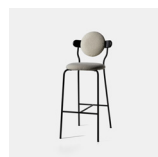

Related Products

Planet Bar Chair

NEED MORE HELP?

If you require a quotation or more information about this product or brand, please get in touch with our team:

GENERAL ENQUIRIES
info@monologuelondon.com

CONTRACT ENQUIRIES
contracts@monologuelondon.com

ONLINE STORE
www.monologuelondon.com
@monologuelondon