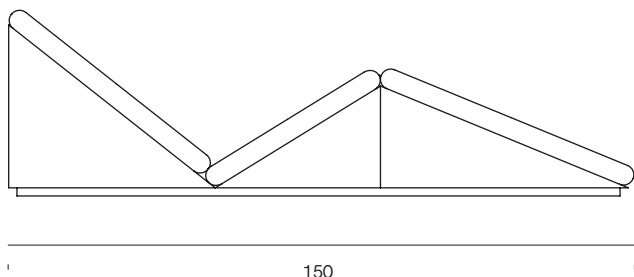

# Marmini I

PRODUCT NAME

**Marmini I**

DIMENSIONS

**H: 41cm, L: 150cm, D: 50cm**

GENERAL LEAD TIME

**8 to 10 weeks**

BRAND

Four circular swatches representing different marble finishes:

- Marble Fior di Pesco
- Marble Verde Alpi
- Marble Carrara
- Helsinki Naturel Lelièvre Paris

PACKING DIMENSIONS

**N/A**

CATEGORY

**Lounge Chair** INDOOR