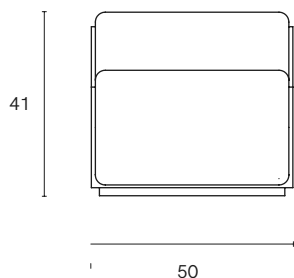

# Marmini I

PRODUCT NAME

**Marmini I**

DIMENSIONS

**H: 41cm, L: 150cm, D: 50cm**

GENERAL LEAD TIME

**8 to 10 weeks**

BRAND

Four circular swatches representing different marble finishes:

- Marble Fior di Pesco
- Marble Verde Alpi
- Marble Carrara
- Helsinki Naturel Lelièvre Paris

PACKING DIMENSIONS

**N/A**

CATEGORY

**Lounge Chair** INDOOR