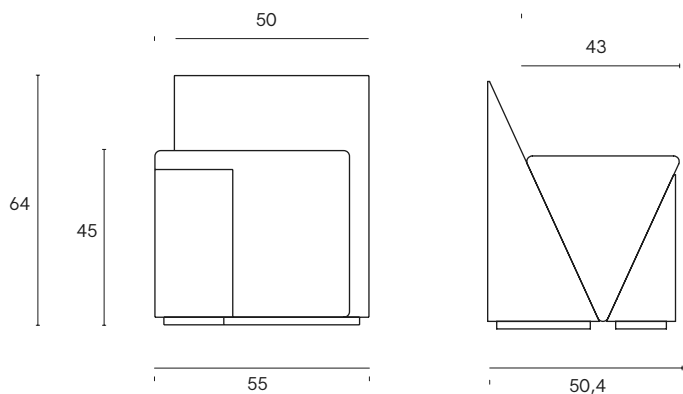

**Low Stool** INDOOR

DIMENSIONS

**H: 64cm, L: 55cm, D: 50.4cm**

MATERIAL

**Marble, Fabric**

FINISHES

Marble  
Fior di Pesco

Helsinki Naturet  
Lelièvre Paris

GENERAL LEAD TIME

**8 to 10 weeks**

CUSTOMISABLE

**No**

PACKING DIMENSIONS

**70 x 60 x 70cm (90kg)**