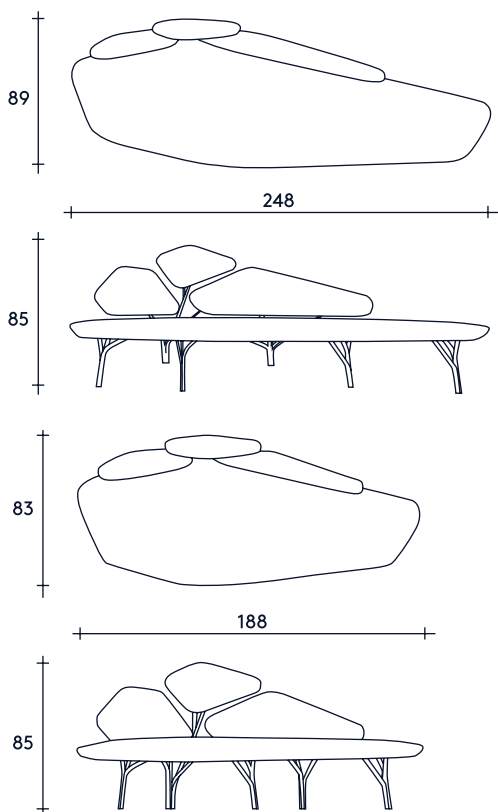

Borghese Sofa

PRODUCT NAME

Borghese Sofa

DIMENSIONS

2 Seater - H: 85cm, L: 188cm, D: 83cm
3 Seater - H: 85cm, L: 248cm, D: 83cm

GENERAL LEAD TIME

10 weeks

BRAND

La Chance

MATERIAL

Textured Steel, High Density Foam, Wool

CUSTOMISABLE

Yes

DESIGNER

Noé Duchaufour Lawrance

OPTIONS

2 Seater / 3 Seater

PACKING DIMENSIONS

2 Seater - H: 90 x 80 x 190cm
3 Seater - H: 90 x 115 x 260cm

CATEGORY

Sofa INDOOR

FINISHES

Matt Black Structure

CERTIFICATIONS

N/A

ADDITIONAL INFO Fabric Options & Categories

- Category 1: Tempt by Gabriel, Smart by Lelievre, Forest Nap & Melange Nap by Kvadrat
- Category 2: Gaja by Gabriel, Daim & Mix by Lelievre, Tipi by Pierre Frey, Steelcut, Steelcut Trio & Umami by Kvadrat
- Category 3: Fox & Malou by Pierre Frey, Hallingdal 65, Skye & Tonus 4 by Kvadrat
- Category 4: Lama by Lelievre, Bridget & Yeti by Pierre Frey, Noise by Kvadrat
- Category 5: Atom by Kvadrat
- Category 6: Argo 2 by Kvadrat

Related Products