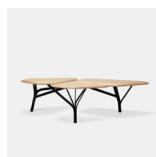

Related Products

Borghese Coffee Table