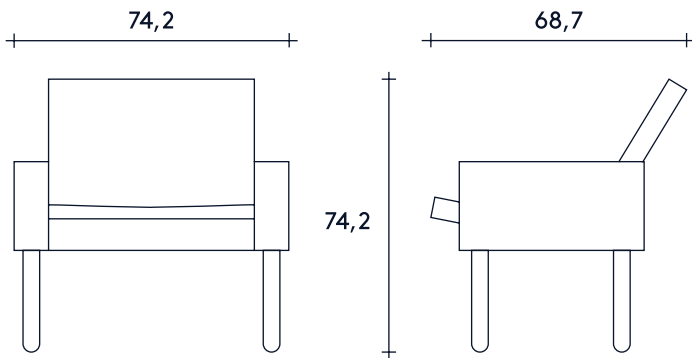

Block Armchair

PRODUCT NAME

Block Armchair

DIMENSIONS

H: 74.2, W: 74.2cm, D: 68.7cm

GENERAL LEAD TIME

10 weeks

BRAND

 Matt Textured
 Black Steel
 Legs

PACKING DIMENSIONS

H: 80 x 80 x 80cm

CATEGORY

Armchair INDOOR

ADDITIONAL INFO **Fabric Options & Categories**

- Category 1: Tempt by Gabriel
- Category 2: Tress Roy & Sherpas Craie by Lelièvre
- Category 4: Lama by Lelièvre
- Category 5: Yack Naturel by Lelièvre