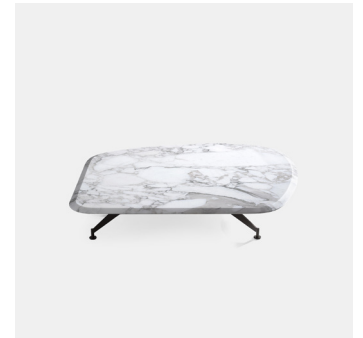

Ivano Redaelli

MATERIAL

Metal, Beam Structure, Bronze Paint, Marble, Walnut, Bayonet Fixing

CUSTOMISABLE

No

DESIGNER

Francesco Bettoni

OPTIONS

Single Coffee Table / Double Coffee Table

PACKING DIMENSIONS

N/A

CATEGORY

Coffee Table <sup>INDOOR</sup>

FINISHES

## Related Products

Pinkerton Sofa