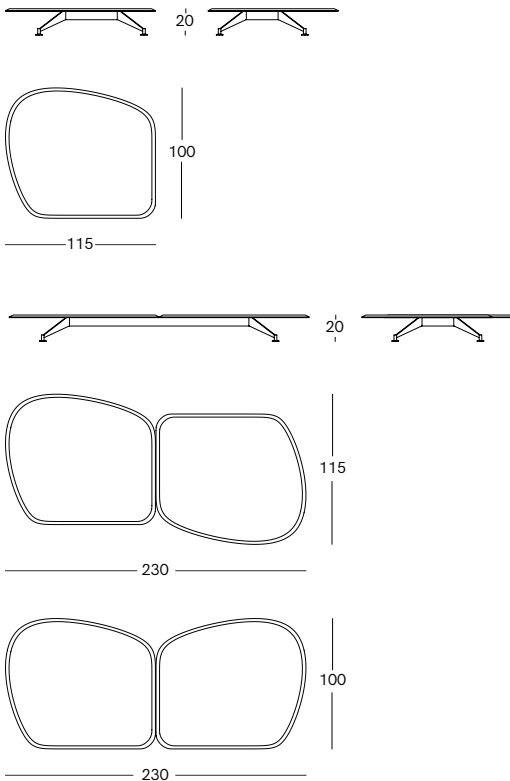

# Butterfly

PRODUCT NAME

Butterfly

DIMENSIONS

H: 20cm, L: 115cm, D: 100cm

GENERAL LEAD TIME

6 to 8 weeks

BRAND

Single Coffee Table / Double Coffee Table

PACKING DIMENSIONS

N/A

CATEGORY

Coffee Table <sup>INDOOR</sup>

FINISHES